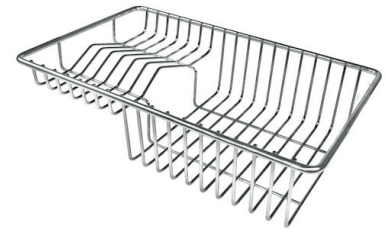

Small radius Bowls with squared shapes with a modern design and an increased capacity, for a minimal aesthetics connected with an extreme practicality.

TECHNICAL DATA

Cut out size
Dimensioni per foratura top

OPTIONAL ACCESSORIES

CUVETTE PERFOREE INOX

A154 F00

* only in combination with the accessory
A644 F04

CUVETTE PLASTIQUE BLANCHE

A153 A00

**GRILLE POR.ASSIETTES INOX
mm214x379**

A100 C03

* only in combination with the accessory
A644 A01

**GRILLE PORTE-ASSIETTES INOX
25x35**

A100 A54

* only in combination with the accessory
A644 F04

**PLANCHE DE DECOUPE CRYSTAL
23x41 CM**

A631 C00

**PLANCHE DE DECOUPE DOUBLE
HDPE**