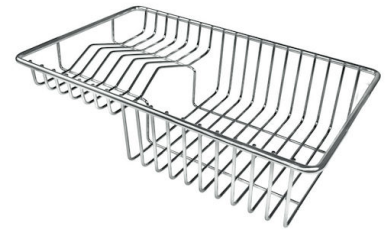

Small radius Bowls with squared shapes with a modern design and an increased capacity, for a minimal aesthetics connected with an extreme practicality.

TECHNICAL DATA

Cut out size
Dimensioni per foratura top

OPTIONAL ACCESSORIES

CUVETTE PERFOREE INOX

A154 F00

* only in combination with the accessory
A644 F04

CUVETTE PLASTIQUE BLANCHE

A153 A00

GRILLE POR.ASSIETTES INOX
mm214x379

A100 C03

* only in combination with the accessory
A644 A01

GRILLE PORTE-ASSIETTES INOX
25x35

A100 A54

* only in combination with the accessory
A644 F04

PLANCHE DE DECOUPE CRYSTAL
23x41 CM

A631 C00

PLANCHE DE DECOUPE DOUBLE
HDPE