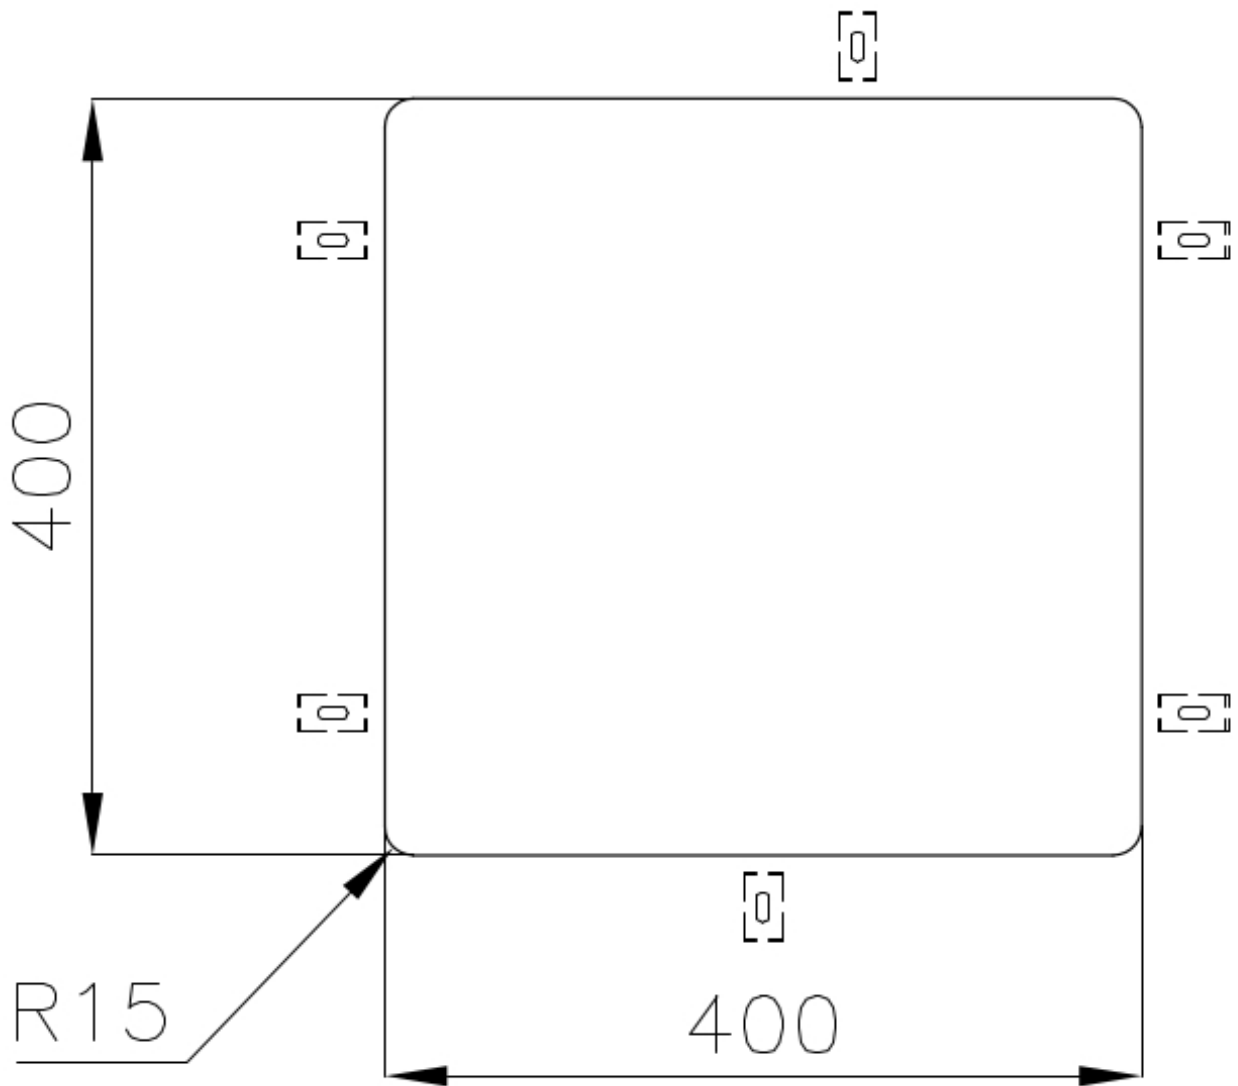

Material AISI 304 stainless steel

Texture Fumé

Base 60 cm

Dimensions 440x440 mm

Standard fittings Fixing hooks, gasket, drain, overflow and siphon, boxed packing

Mixer holes No standard holes

Built-in hole [View technical data sheet](#)

Drainer No

Width 44 cm

Bowl dimension 400 x 400 mm

Number of bowls 1 bowl

Waste fitting 3,5" drain

FEATURES

Basket 3,5" waste fitting The drain is equipped with a large 3.5" drain, with the practical basket cap that prevents the discharge of solid parts.

High thickness 1mm thick steel. A significant thickness, which guarantees the maximum sturdiness and durability.

Perimetral overflow The overflow is always a security on the Foster sinks that prevents the overflow of water in case of oversights. The perimeter drain solution improves aesthetics thanks to its square and essential shape.

Small radius Bowls with squared shapes with a modern design and an increased capacity, for a minimal aesthetics connected with an extreme practicality.

TECHNICAL DATA

Cut out size
Dimensioni per foratura top