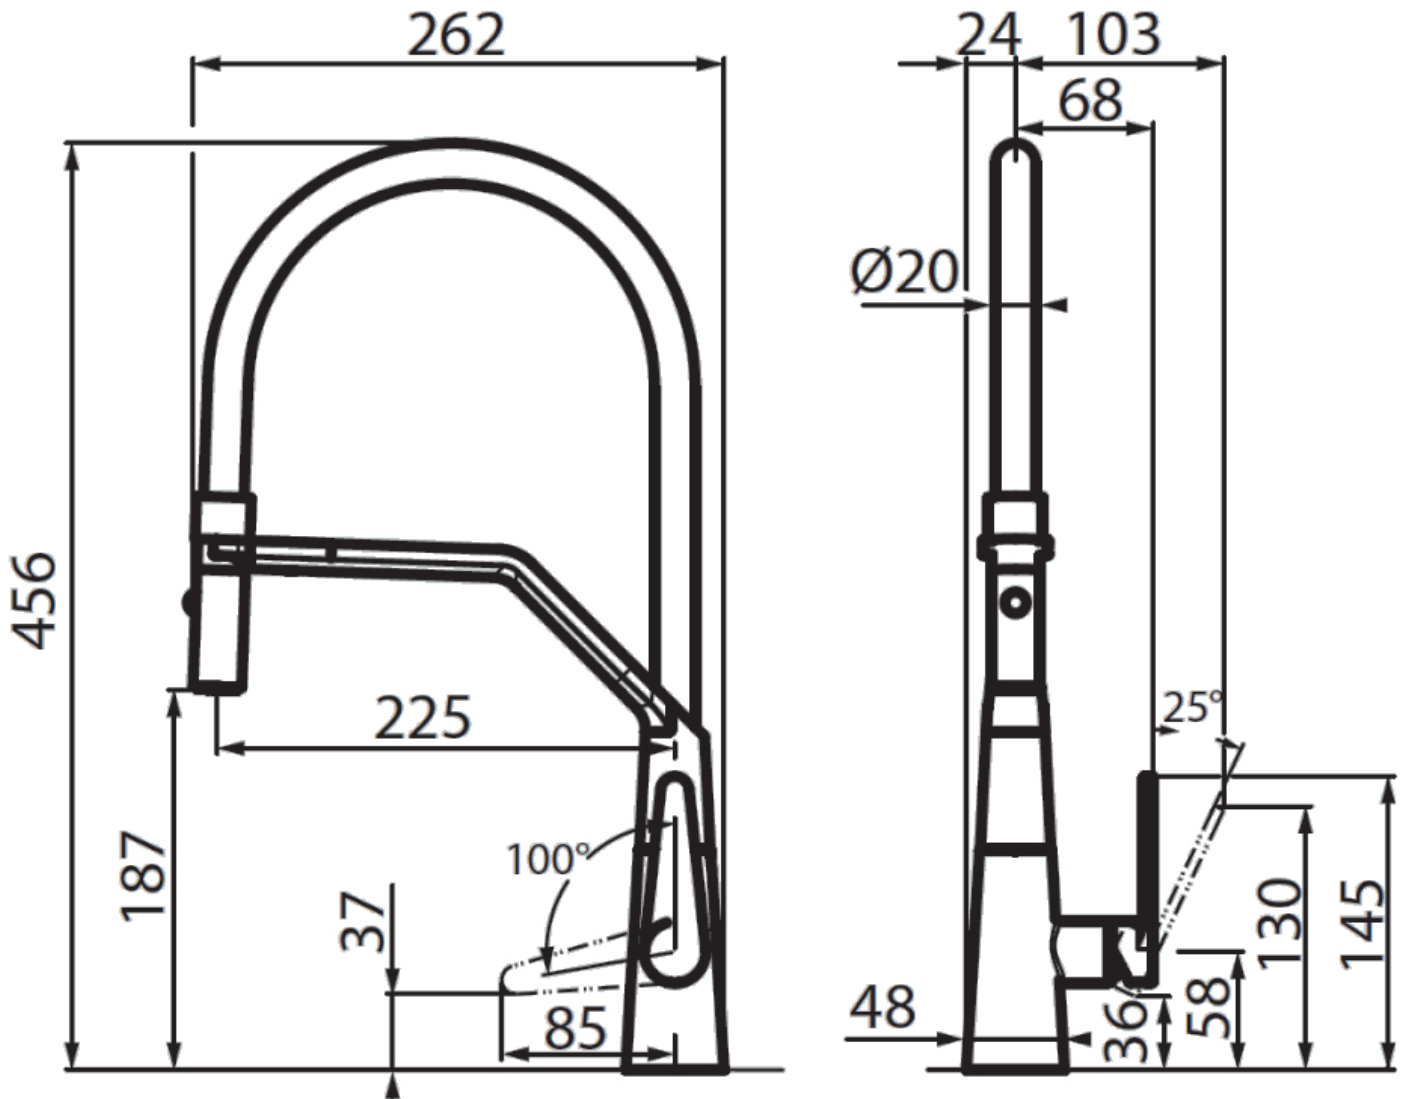

TECHNICAL DATA