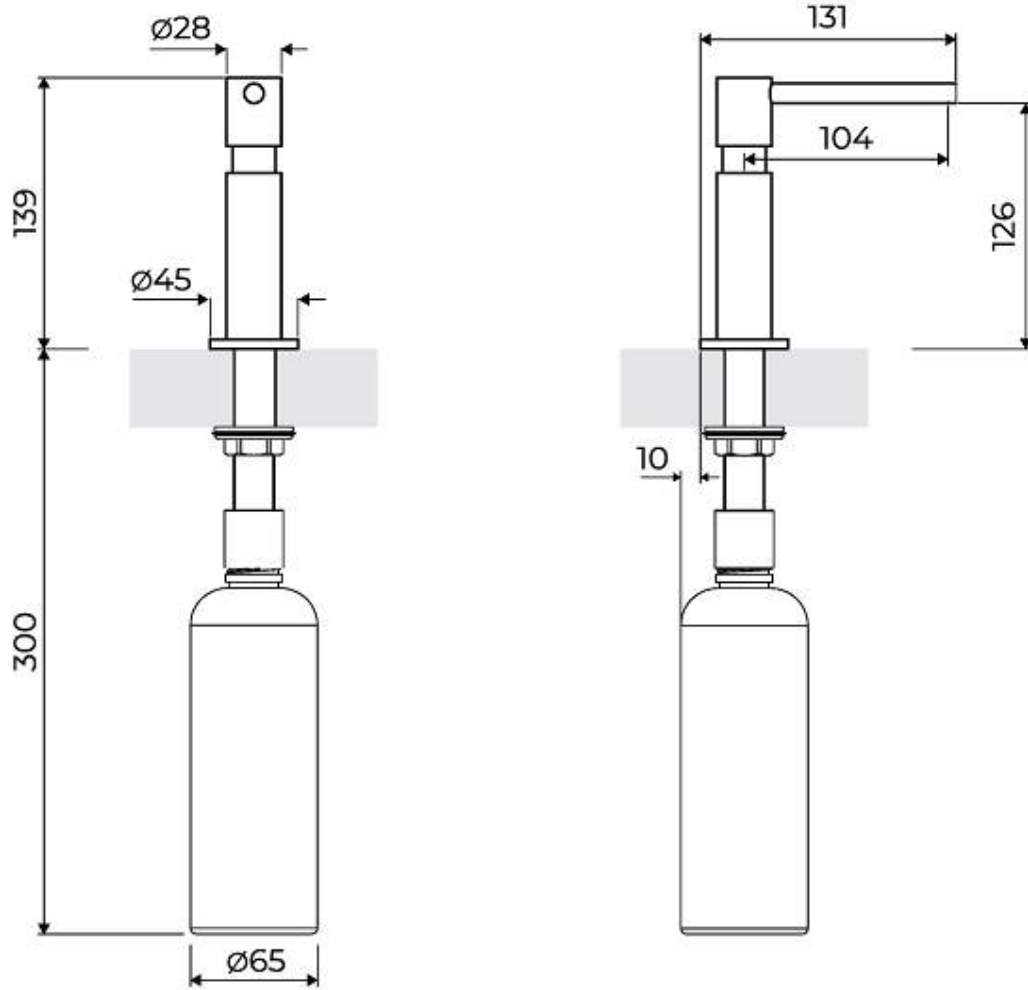

SAPONE SATINE

Accessories e Complements

Code: R520 A00

DISTRIBUTEUR SAVON INOX SATINE

DETAILS

Material Brass

Texture Brushed in line

Sink accessories Dispenser

Built-in hole Ø 35mm

TECHNICAL DATA

RECOMMENDED PAIRINGS

VERONA
R497 F00