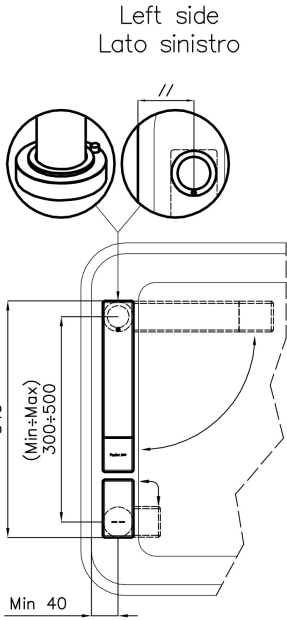

Holes distance See "Cut out drawing"

Double hole requested Necessary

Mixer hole ø35 mm

Max worktop thickness 40mm

---

### Installation sheet - Foglio installazione

Front side—Mixer tap on the left  
 Lato frontale—Miscelatore a sinistra

Right side  
 Lato destro

Front side—Mixer tap on the right  
 Lato frontale—Miscelatore a destra