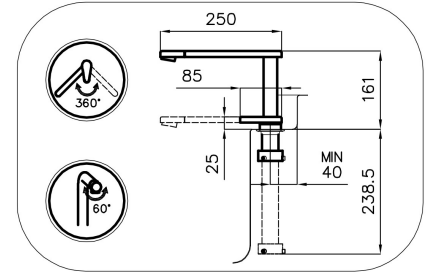

Eclipse - 8499 000

Installation sheet - Foglio installazione