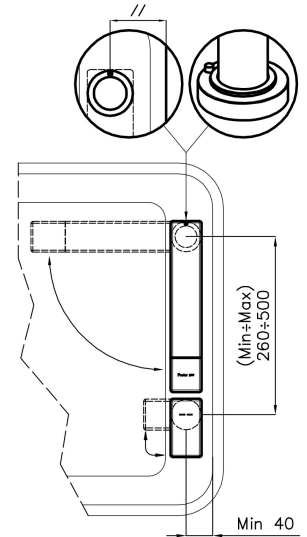

Holes distance See "Cut out drawing"

Double hole requested Necessary

Mixer hole ø35 mm

Max worktop thickness 40mm

---

## TECHNICAL DATA

### Installation sheet - Foglio installazione

Front side—Mixer tap on the left  
 Lato frontale—Miscelatore a sinistra

Right side  
 Lato destro

Front side—Mixer tap on the right  
 Lato frontale—Miscelatore a destra