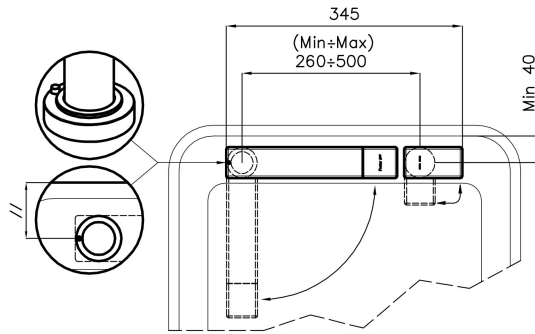

Holes distance See "Cut out drawing"

Double hole requested Necessary

Mixer hole ø35 mm

Max worktop thickness 40mm

---

## TECHNICAL DATA

### Installation sheet - Foglio installazione

Front side—Mixer tap on the left  
 Lato frontale—Miscelatore a sinistra

Right side  
 Lato destro

Front side—Mixer tap on the right  
 Lato frontale—Miscelatore a destra