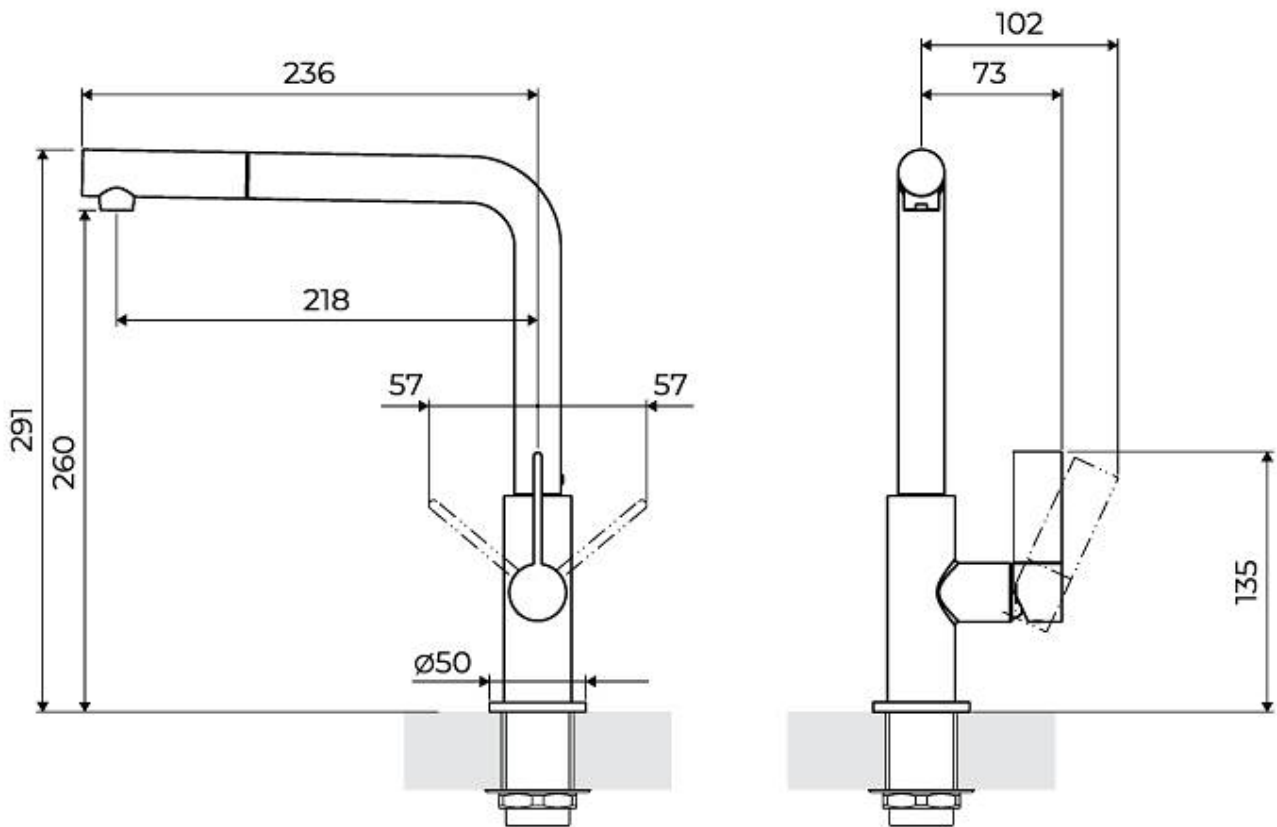

TECHNICAL DATA