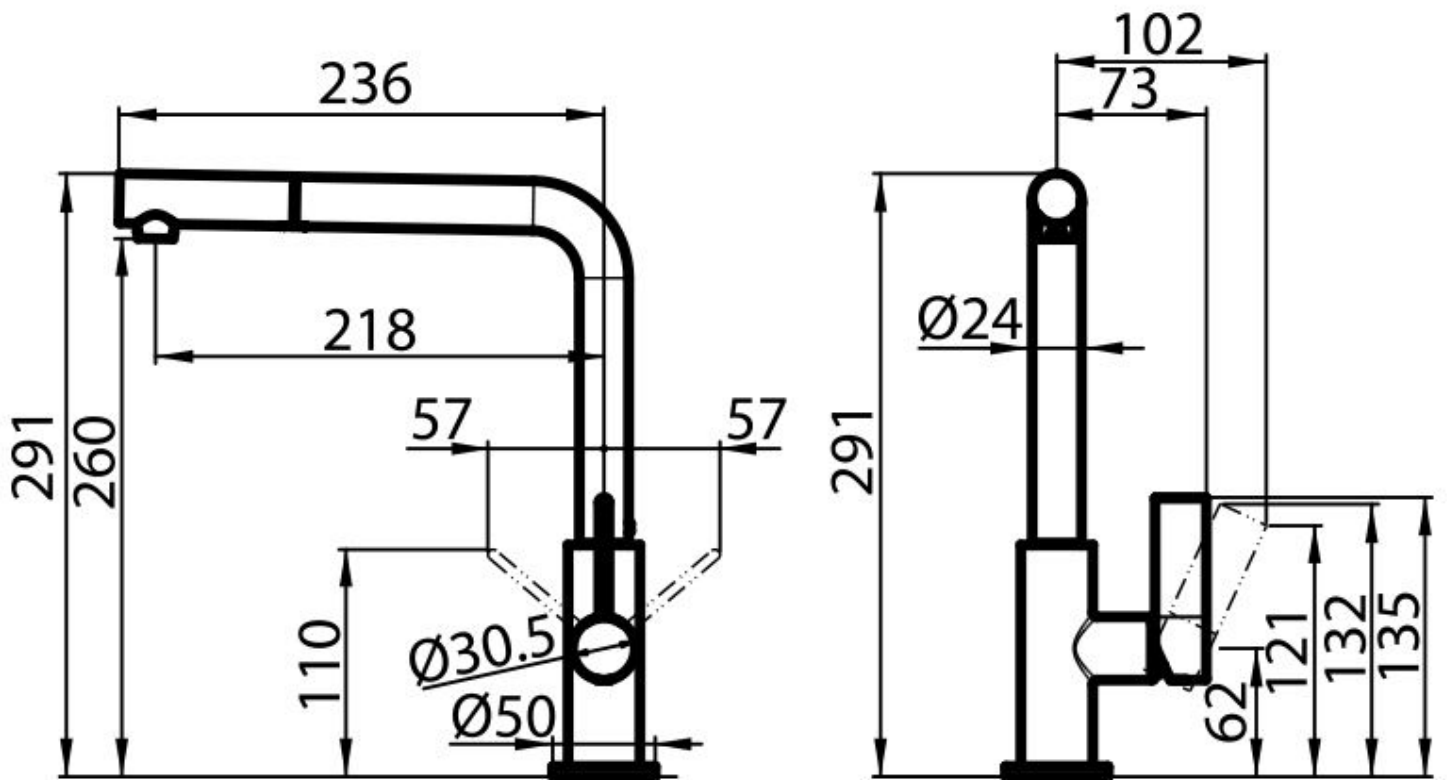

VERONA PLUS

Mixer Taps

Code: R497 F20

MITIGEUR VERONA PLUS

DETAILS

Mixer type Single lever mixer tap with rotating barrel and extractable shower head.

Material Brass

Texture Chromed

Rotating angle 360°

Strengthening plate ø50 mm

Cartridge With ceramic discs

Mixer hole ø35 mm

Rear encumbrance 35mm

Max worktop thickness 40mm

FEATURES

Extractable head

The head of the tap is extractable, in order to easily reach any area of the sink.

Rotating angle

All the taps have a wide angle of rotation. Some models even permit a full 360° rotation.

Strengthening plate

Foster's mixer taps are equipped with the strengthening plate that offers perfect stability on any sink.

TECHNICAL DATA

GALLERY