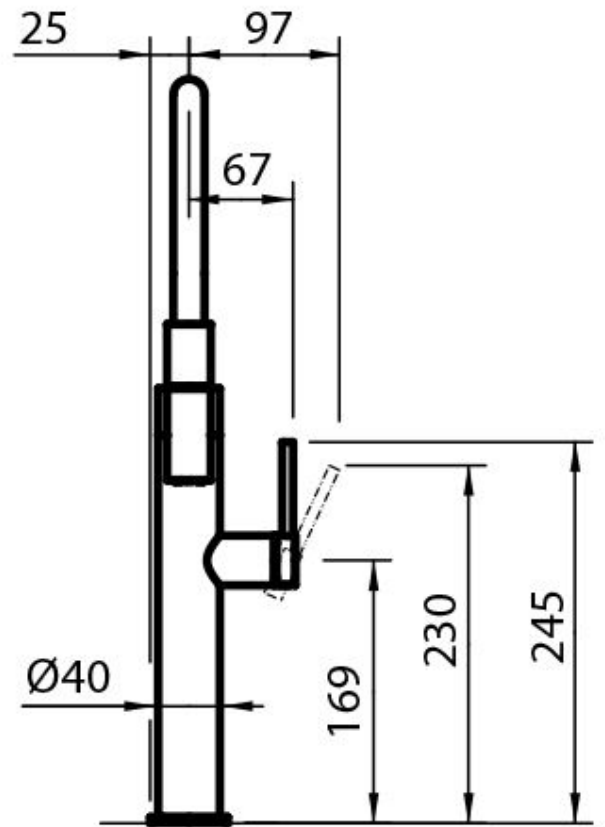

INCISO GOLD

Mixer Taps

Code: R424 S59

MITIGEUR INCISO GOLD

DETAILS

Mixer type Single lever faucet with rotating barrel and flexible head.

Coloring Gold

Finish PVD

Material Stainless steel AISI 316

Texture Brushed in line

Rotating angle 360°

Strengthening plate ø50 mm

Cartridge With ceramic discs

Mixer hole ø35 mm

Aesthetics parts AISI 316 steel aesthetic parts with PVD treatment

Max worktop thickness 40mm

FEATURES

Rotating angle All the taps have a wide angle of rotation. Some models even permit a full 360° rotation.

Strengthening plate Foster's mixer taps are equipped with the strengthening plate that offers perfect stability on any sink.

TECHNICAL DATA

GALLERY