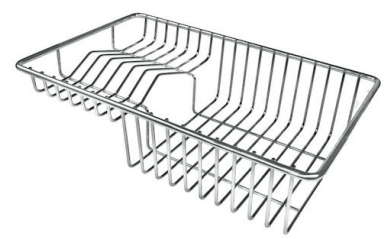

## OPTIONAL ACCESSORIES

**CUVETTE PERFOREE INOX**

A154 F00

\* only in combination with the accessory  
A644 F04

**CUVETTE PLASTIQUE BLANCHE**

A153 A00

**GRILLE POR.ASSIETTES INOX**

**mm214x379**

A100 C03

\* only in combination with the accessory  
A644 A01

**GRILLE PORTE-ASSIETTES INOX**

**250x425**

A100 B01

**GRILLE PORTE-ASSIETTES INOX**

**25x35**

A100 A54