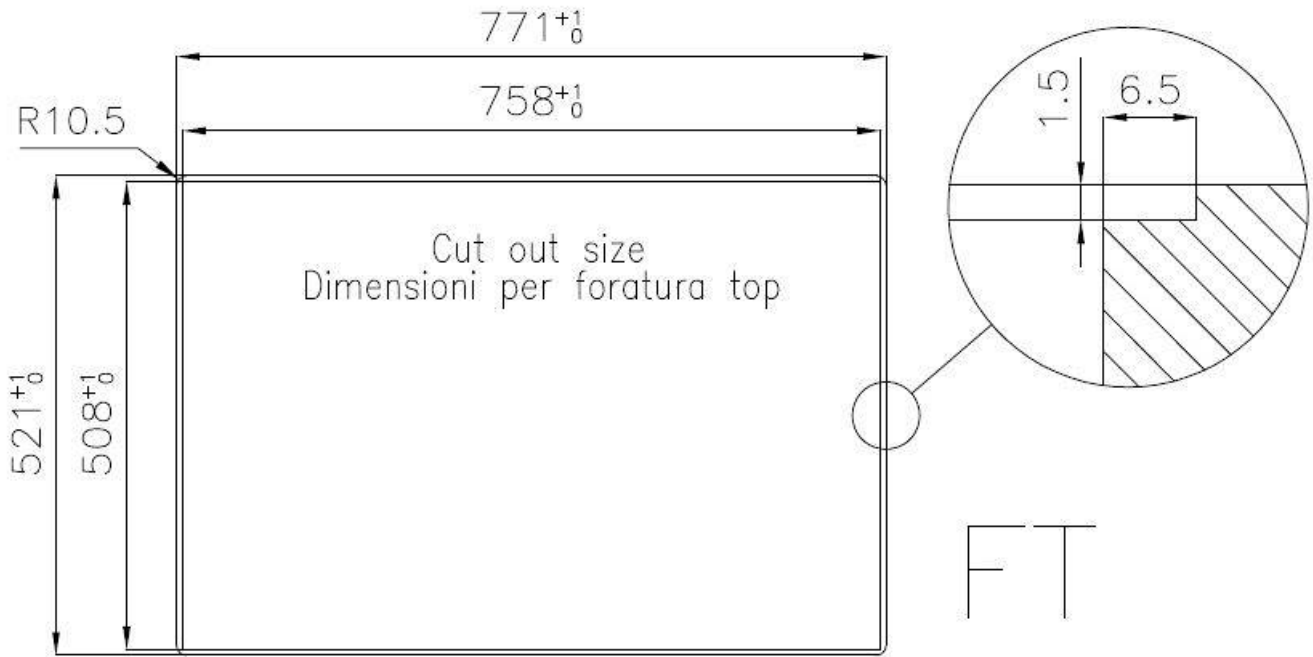

Lavello serie KE cod. 2266/080

OPTIONAL ACCESSORIES