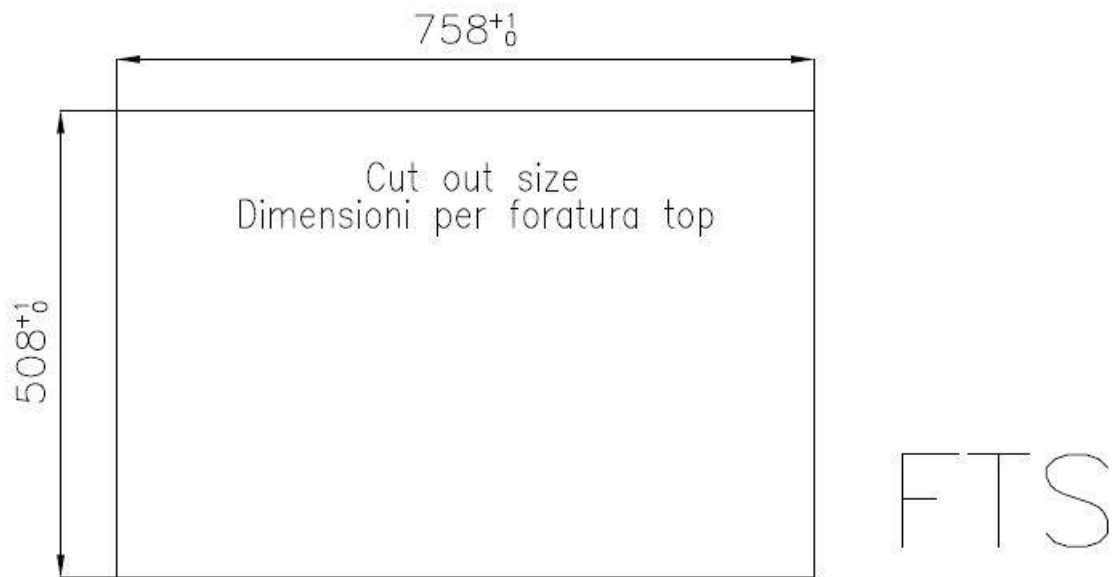

UNIKA 710 VINTAGE

Kitchen Sinks

Code: N266 F80

UNIKA BOWL 71x40 À FLEUR VINTAGE

DETAILS

Edge/Installation Type	Flush-mount Top-mount
Material	AISI 304 stainless steel
Texture	Vintage
Base	80 cm
Dimensions	770x520 mm
Standard fittings	Fixing hooks, gasket, drain, overflow and siphon, boxed packing
Mixer holes	2 standard holes - 3rd and 4th holes on request
Built-in hole	View technical data sheet
Width	77 cm

Bowl dimension 710 x 400 mm

Number of bowls 1 bowl

Waste fitting Drain with automatic PM control

FEATURES

VINTAGE The Vintage finish gives the product a long-lived and elegant look, creating a surface that does not fear scratches.

High thickness 1mm thick steel. A significant thickness, which guarantees the maximum sturdiness and durability.

Perimetral overflow The overflow is always a security on the Foster sinks that prevents the overflow of water in case of oversights. The perimeter drain solution improves aesthetics thanks to its square and essential shape.

Small radius Bowls with squared shapes with a modern design and an increased capacity, for a minimal aesthetics connected with an extreme practicity.

TECHNICAL DATA

Lavello serie KE cod. 2266/080

OPTIONAL ACCESSORIES