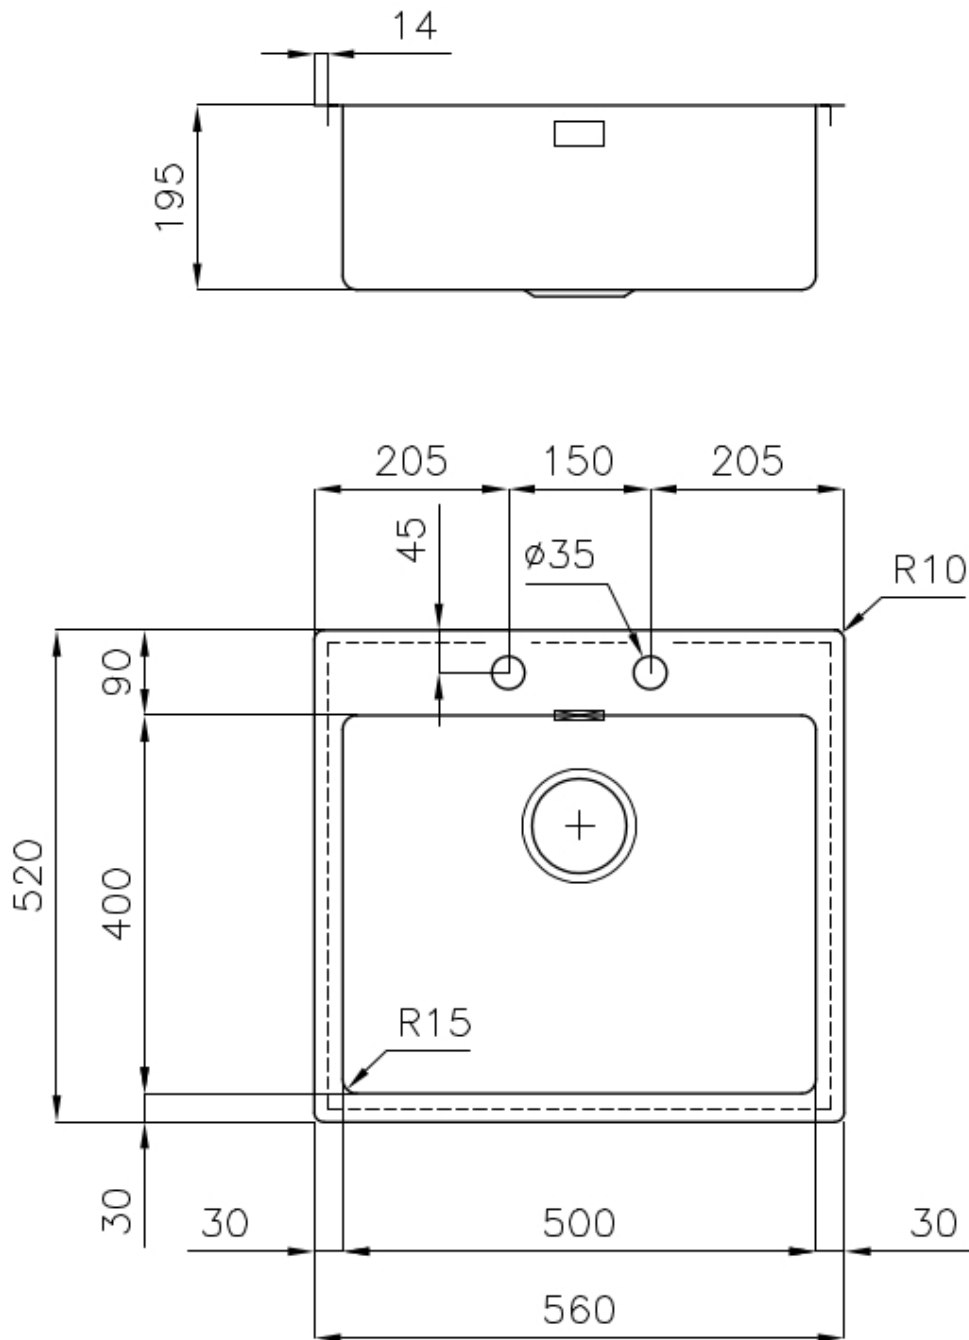

TECHNICAL DATA