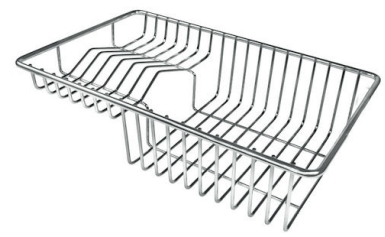

UNIKA 500

Kitchen Sinks

Code: N265 F50

UNIKA BOWL 50x40 À FLEUR

DETAILS

Edge/Installation Type Flush-mount | Top-mount

Finish Foster brushed

Material AISI 304 stainless steel

Drainer	No
Width	56 cm
Bowl dimension	500 x 400 mm
Number of bowls	1 bowl
Waste fitting	Drain with automatic PM control

FEATURES

Automatic waste fitting	The waste-fitting with round remote knob is supplied; a practical accessory which makes it unnecessary to get wet in order to drain the water from the bowl.
Basket 3,5" waste fitting	The drain is equipped with a large 3.5" drain, with the practical basket cap that prevents the discharge of solid parts.
Deep bowls	This bowls reach an important depth, over 20 cm, thanks to the advanced production technology, that can be offer great capiciency and practicity in all the washing operations.
Double mixer hole	The large tap counter is already fitted with a series of 2 tap holes. In the second hole it is possible to install the remote control of the automatic drain or, alternatively, a practical soap dispenser.
High thickness	1mm thick steel. A significant thickness, which guarantees the maximum sturdiness and durability.
Perimetral overflow	The overflow is always a security on the Foster sinks that prevents the overflow of water in case of oversights. The perimeter drain solution improves aesthetics thanks to its square and essential shape.
Small radius	Bowls with squared shapes with a modern design and an increased capacity, for a minimal aesthetics connected with an extreme practicity.

TECHNICAL DATA

Lavello serie KE cod. 2265/050

GALLERY

OPTIONAL ACCESSORIES

CUVETTE PERFOREE INOX

A154 F00

* only in combination with the accessory
A644 F04

CUVETTE PLASTIQUE BLANCHE

A153 A00

**GRILLE POR.ASSIETTES INOX
mm214x379**

A100 C03

* only in combination with the accessory
A644 A01

**GRILLE PORTE-ASSIETTES INOX
250x425**

A100 B01

**GRILLE PORTE-ASSIETTES INOX
25x35**

A100 A54