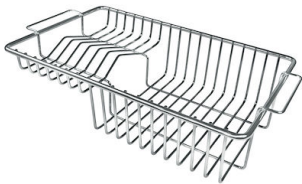

UNIKA 500

Kitchen Sinks

Code: N265 F50

UNIKA BOWL 50x40 À FLEUR

DETAILS

Edge/Installation Type Flush-mount | Top-mount

Finish Foster brushed

Material AISI 304 stainless steel

Drainer	No
Width	56 cm
Bowl dimension	500 x 400 mm
Number of bowls	1 bowl
Waste fitting	Drain with automatic PM control

FEATURES

Automatic waste fitting	The waste-fitting with round remote knob is supplied; a practical accessory which makes it unnecessary to get wet in order to drain the water from the bowl.
Basket 3,5" waste fitting	The drain is equipped with a large 3.5" drain, with the practical basket cap that prevents the discharge of solid parts.
Deep bowls	This bowls reach an important depth, over 20 cm, thanks to the advanced production technology, that can be offer great capiciency and practicity in all the washing operations.
Double mixer hole	The large tap counter is already fitted with a series of 2 tap holes. In the second hole it is possible to install the remote control of the automatic drain or, alternatively, a practical soap dispenser.
High thickness	1mm thick steel. A significant thickness, which guarantees the maximum sturdiness and durability.
Perimetral overflow	The overflow is always a security on the Foster sinks that prevents the overflow of water in case of oversights. The perimeter drain solution improves aesthetics thanks to its square and essential shape.
Small radius	Bowls with squared shapes with a modern design and an increased capacity, for a minimal aesthetics connected with an extreme practicity.

A153 A00

**GRILLE POR.ASSIETTES INOX
mm214x379**

A100 C03

* only in combination with the accessory
A644 A01

**GRILLE PORTE-ASSIETTES INOX
250x425**

A100 B01

**GRILLE PORTE-ASSIETTES INOX
25x35**

A100 A54