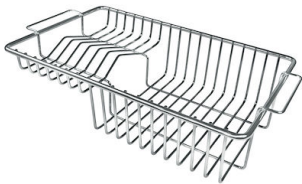

## OPTIONAL ACCESSORIES

**CUVETTE PERFOREE INOX**

A154 F00

\* only in combination with the accessory  
A644 F04

**CUVETTE PLASTIQUE BLANCHE**

A153 A00

**GRILLE POR.ASSIETTES INOX  
mm214x379**

A100 C03

\* only in combination with the accessory  
A644 A01

**GRILLE PORTE-ASSIETTES INOX  
250x425**

A100 B01

**GRILLE PORTE-ASSIETTES INOX  
25x35**

A100 A54

\* only in combination with the accessory  
A644 F04