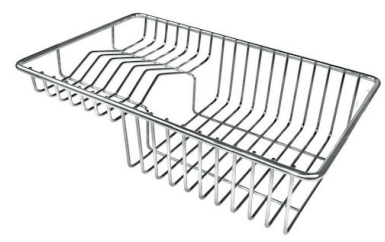

## OPTIONAL ACCESSORIES

**CUVETTE PERFOREE INOX**

A154 F00

\* only in combination with the accessory  
A644 F04

**CUVETTE PLASTIQUE BLANCHE**

A153 A00

**GRILLE POR.ASSIETTES INOX  
mm214x379**

A100 C03

\* only in combination with the accessory  
A644 A01

**GRILLE PORTE-ASSIETTES INOX  
250x425**

A100 B01

**GRILLE PORTE-ASSIETTES INOX  
25x35**

A100 A54

\* only in combination with the accessory  
A644 F04