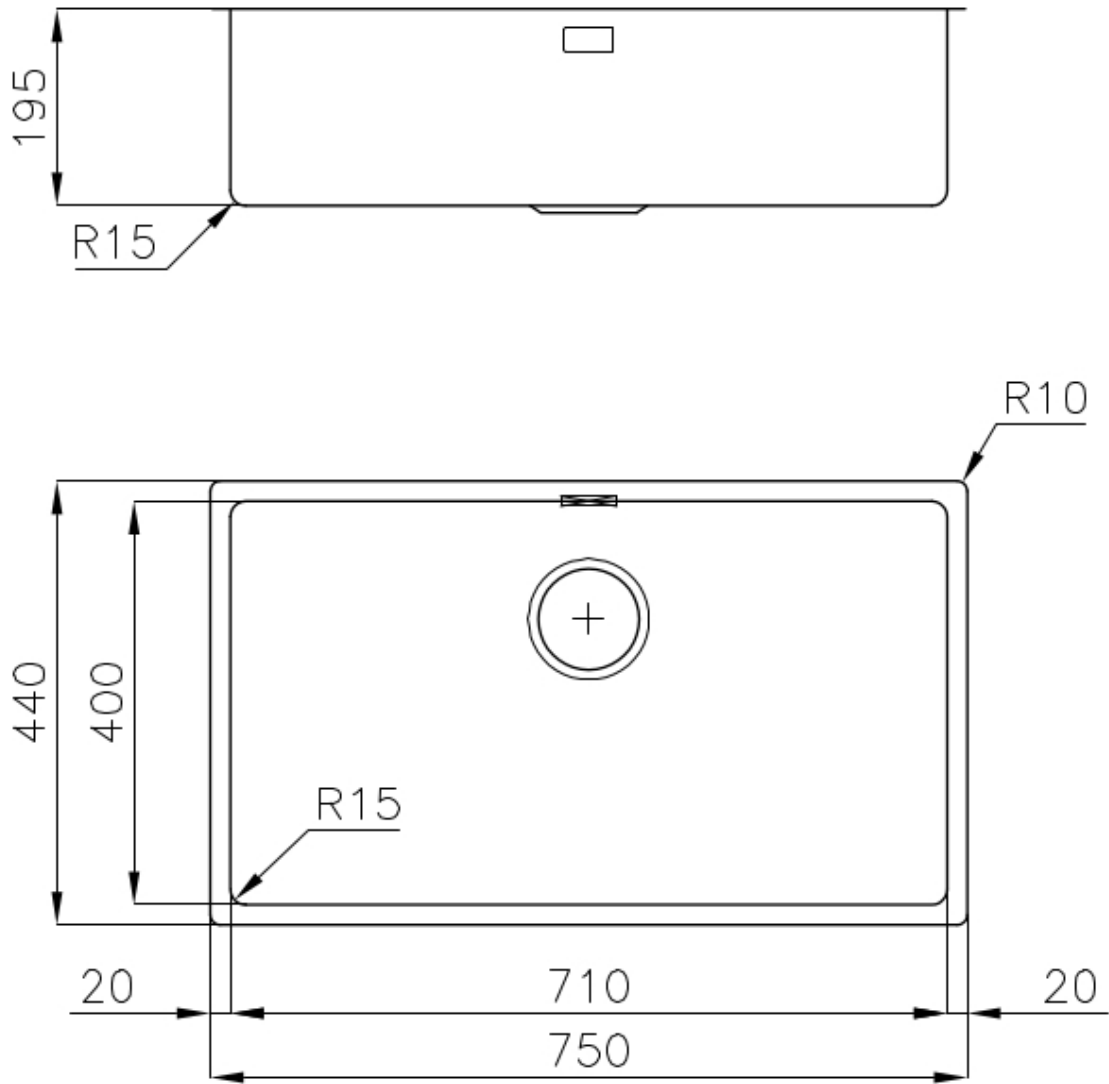

### DETAILS

Coloring Gold

Edge/Installation Type Undermount

Finish PVD

Material AISI 304 stainless steel

Texture Vintage

Base 80 cm

Dimensions 750 x 440 mm

Bowl dimension 710 x 400 mm

---

Number of bowls 1 bowl

---

Waste fitting 3,5" drain

---

---

**Basket 3,5" waste fitting** The drain is equipped with a large 3.5" drain, with the practical basket cap that prevents the discharge of solid parts.

---

**High thickness** 1mm thick steel. A significant thickness, which guarantees the maximum sturdiness and durability.

## TECHNICAL DATA

Cut out size  
Dimensioni per foratura top