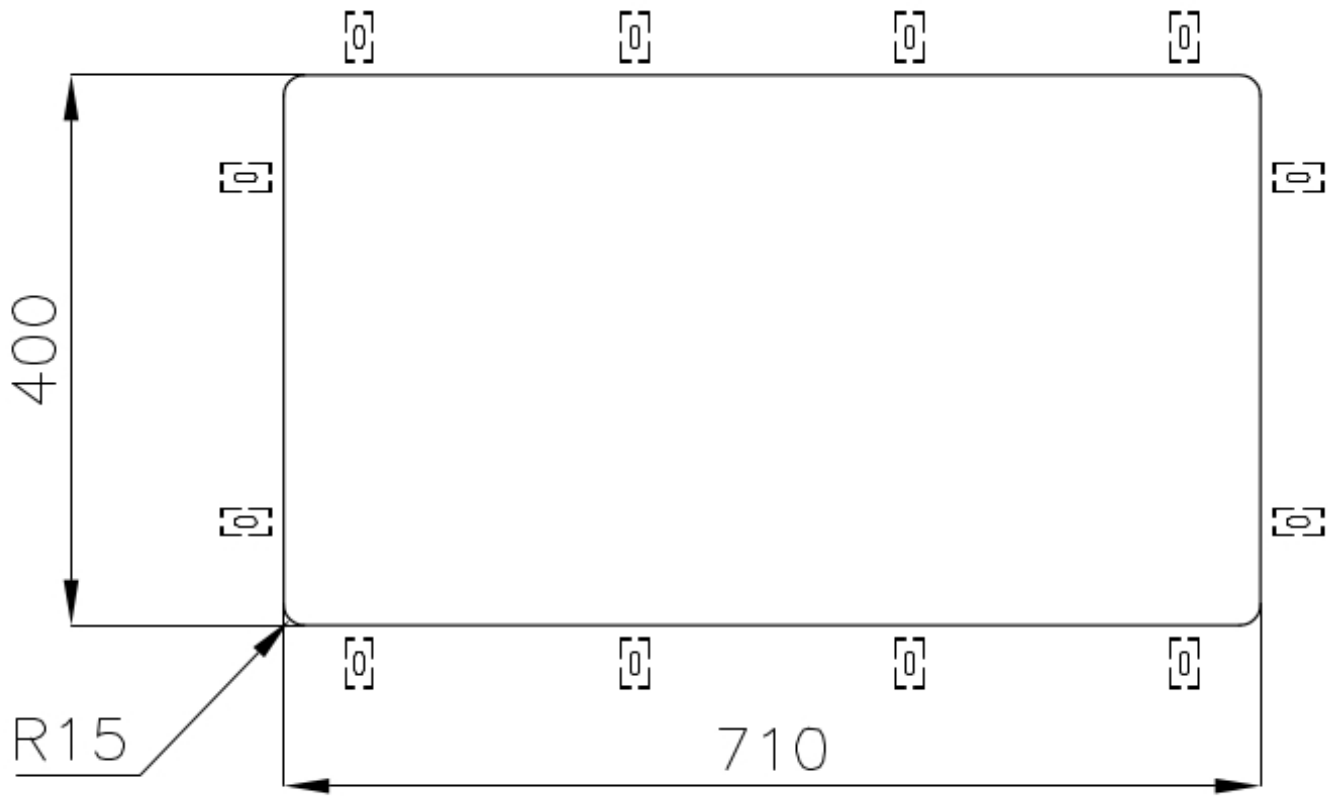

Cut out size
Dimensioni per foratura top

GALLERY