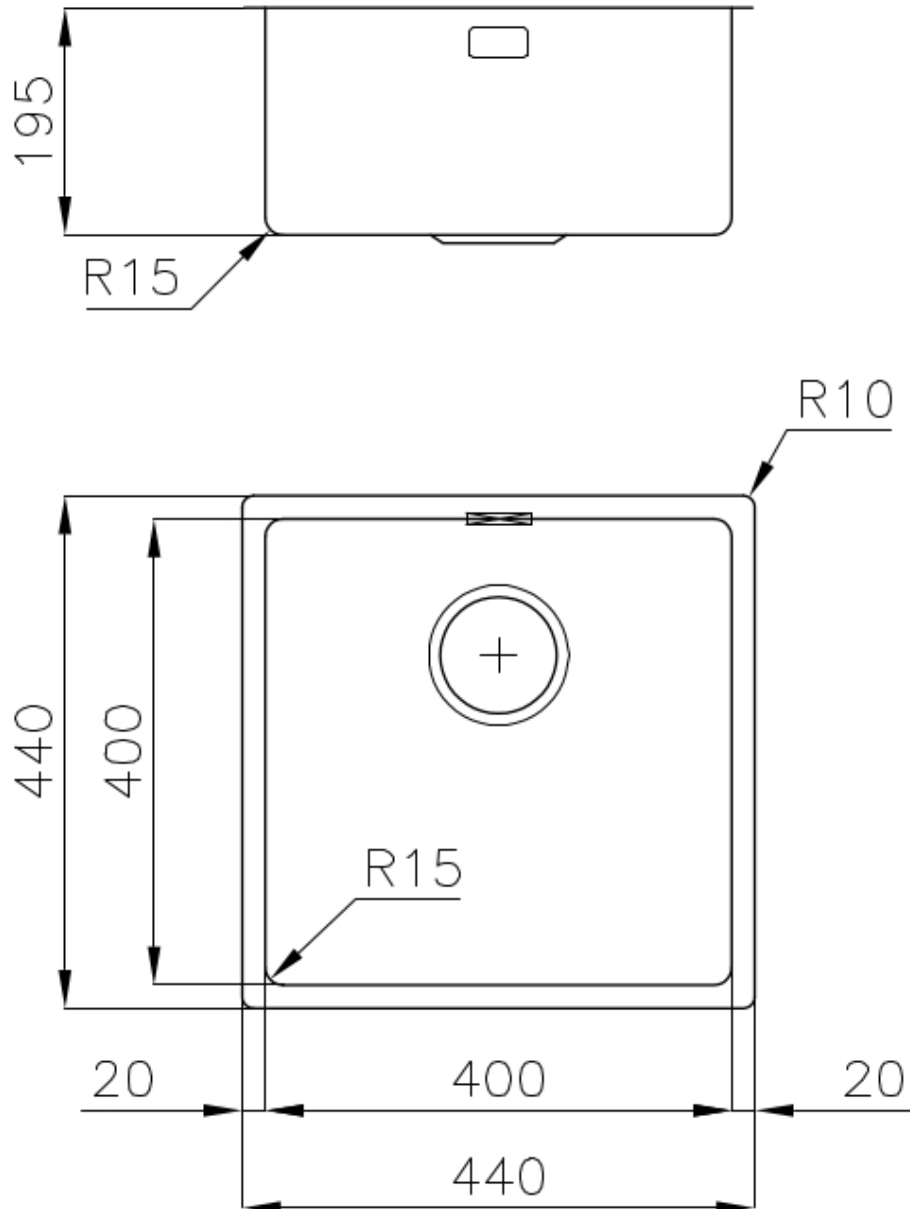

### DETAILS

Coloring Gold

Edge/Installation Type Undermount

Finish PVD

Material AISI 304 stainless steel

Texture Vintage

Base 60 cm

Dimensions 440x440 mm

Bowl dimension 400 x 400 mm

---

Number of bowls 1 bowl

---

Waste fitting 3,5" drain

---

---

**Basket 3,5" waste fitting** The drain is equipped with a large 3.5" drain, with the practical basket cap that prevents the discharge of solid parts.

---

**High thickness** 1mm thick steel. A significant thickness, which guarantees the maximum sturdiness and durability.

## TECHNICAL DATA

Cut out size  
Dimensioni per foratura top