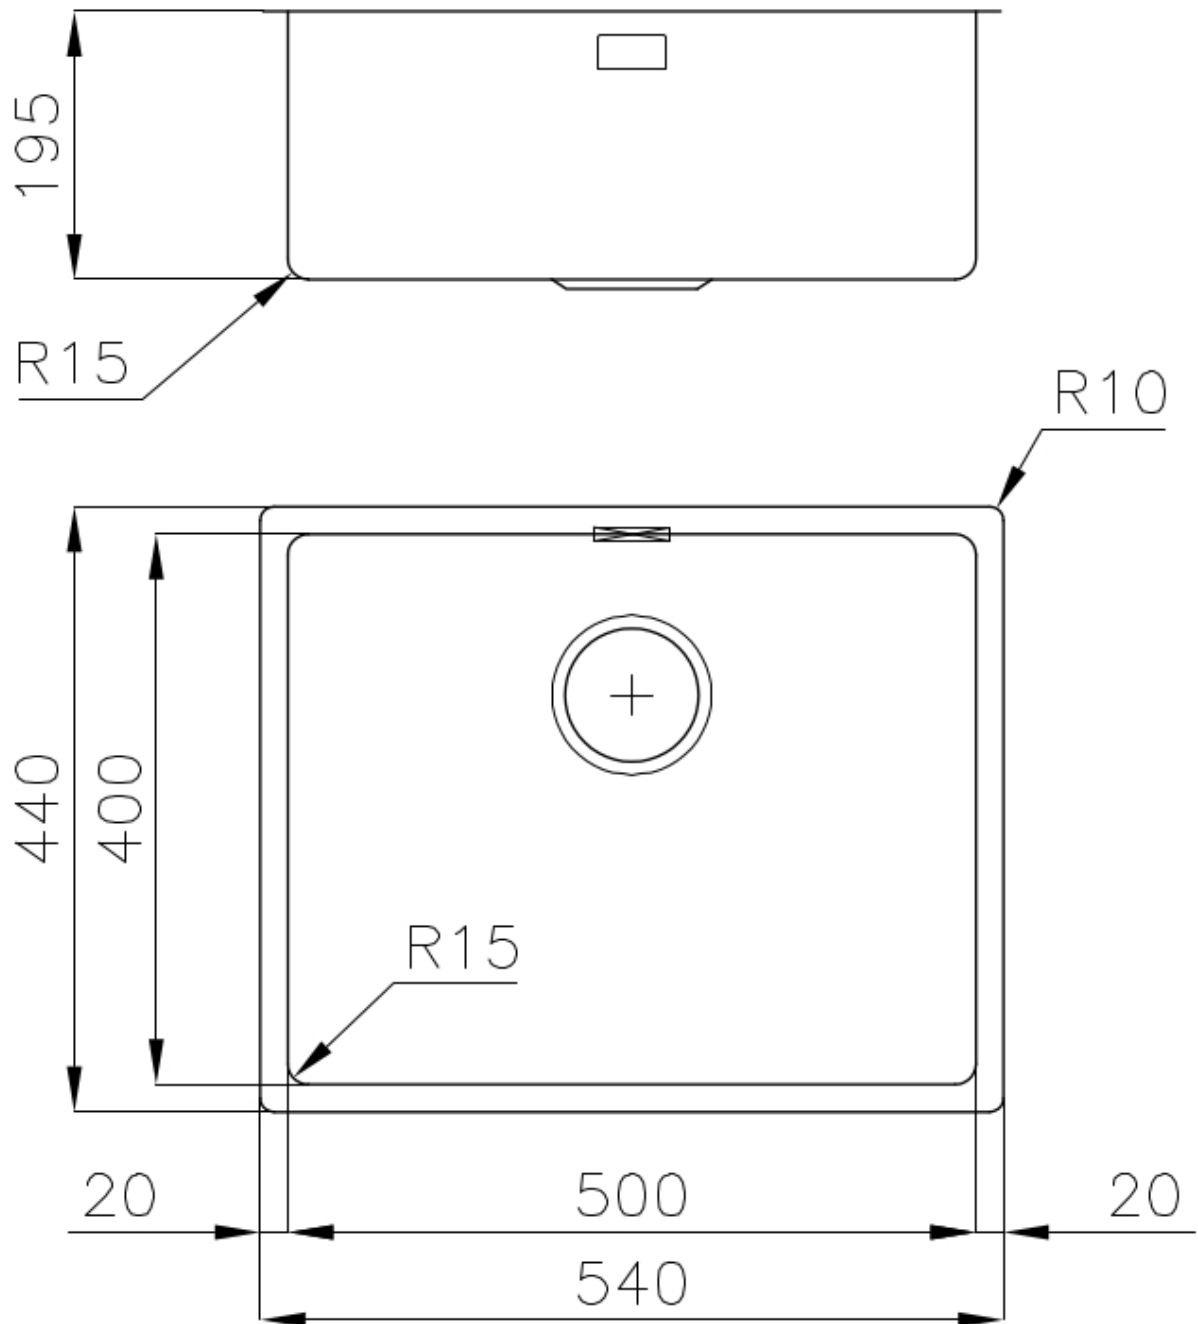

Material AISI 304 stainless steel

Texture Vintage

Base 60 cm

Dimensions 540 x 440 mm

Standard fittings Fixing hooks, gasket, drain, overflow and siphon, boxed packing

Mixer holes No standard holes

Built-in hole [View technical data sheet](#)

Drainer No

Width 54 cm

Bowl dimension 500 x 400 mm

Number of bowls 1 bowl

Waste fitting 3,5" drain

FEATURES

VINTAGE PVD The prestigious PVD finish combines with the care for detail of the Vintage finish, to create a combination of unique elegance.

Basket 3,5" waste fitting The drain is equipped with a large 3.5" drain, with the practical basket cap that prevents the discharge of solid parts.

High thickness 1mm thick steel. A significant thickness, which guarantees the maximum sturdiness and durability.

Small radius Bowls with squared shapes with a modern design and an increased capacity, for a minimal aesthetics connected with an extreme practicality.

TECHNICAL DATA

Cut out size
Dimensioni per foratura top