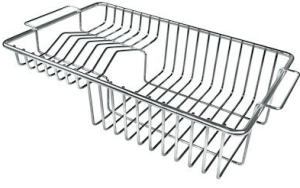

A100 C03

* only in combination with the accessory
A644 A01

**GRILLE PORTE-ASSIETTES INOX
25x35**

A100 A54

* only in combination with the accessory
A644 F04

**PLANCHE DE DECOUPE CRYSTAL
23x41 CM**

A631 C00

**PLANCHE DE DECOUPE DOUBLE
HDPE**

A644 A01

**PLANCHE DE DECOUPE DOUBLE
IROKO**

A644 F04

**PLANCHE DE DECOUPE HDPE
27x42 CM**

A657 F01

CUVETTE INOX PERFOREE

A151 F00

* only in combination with the accessory
A644 A01

GRILLE PORTE-ASSIETTES INOX
250x425
A100 B01

KIT RÂPES ET PLANCHE DE
DECOUPE HDPE
A159 A01
* only in combination with the accessory
A644 A01

RECOMMENDED PAIRINGS

VERONA GOLD
R497 G09