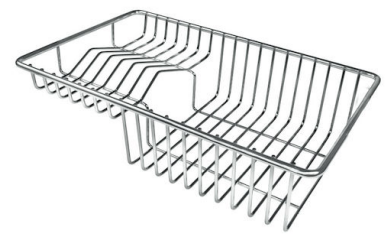

Small radius Bowls with squared shapes with a modern design and an increased capacity, for a minimal aesthetics connected with an extreme practicality.

TECHNICAL DATA

Cut out size
Dimensioni per foratura top

GALLERY

OPTIONAL ACCESSORIES

CUVETTE PERFOREE INOX

A154 F00

* only in combination with the accessory
A644 F04

CUVETTE PLASTIQUE BLANCHE

A153 A00

**GRILLE POR.ASSIETTES INOX
mm214x379**

A100 C03

* only in combination with the accessory
A644 A01

**GRILLE PORTE-ASSIETTES INOX
25x35**

A100 A54

* only in combination with the accessory
A644 F04

**PLANCHE DE DECOUPE CRYSTAL
23x41 CM**

A631 C00

**PLANCHE DE DECOUPE DOUBLE
HDPE**