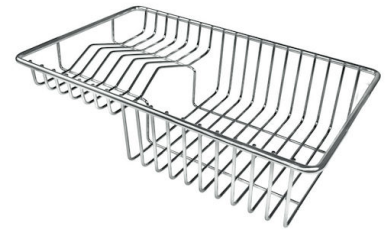

Small radius Bowls with squared shapes with a modern design and an increased capacity, for a minimal aesthetics connected with an extreme practicality.

TECHNICAL DATA

Cut out size
Dimensioni per foratura top

OPTIONAL ACCESSORIES

CUVETTE PERFOREE INOX

A154 F00

* only in combination with the accessory
A644 F04

CUVETTE PLASTIQUE BLANCHE

A153 A00

**GRILLE POR.ASSIETTES INOX
mm214x379**

A100 C03

* only in combination with the accessory
A644 A01

**GRILLE PORTE-ASSIETTES INOX
25x35**

A100 A54

* only in combination with the accessory
A644 F04

**PLANCHE DE DECOUPE CRYSTAL
23x41 CM**

A631 C00

**PLANCHE DE DECOUPE DOUBLE
HDPE**