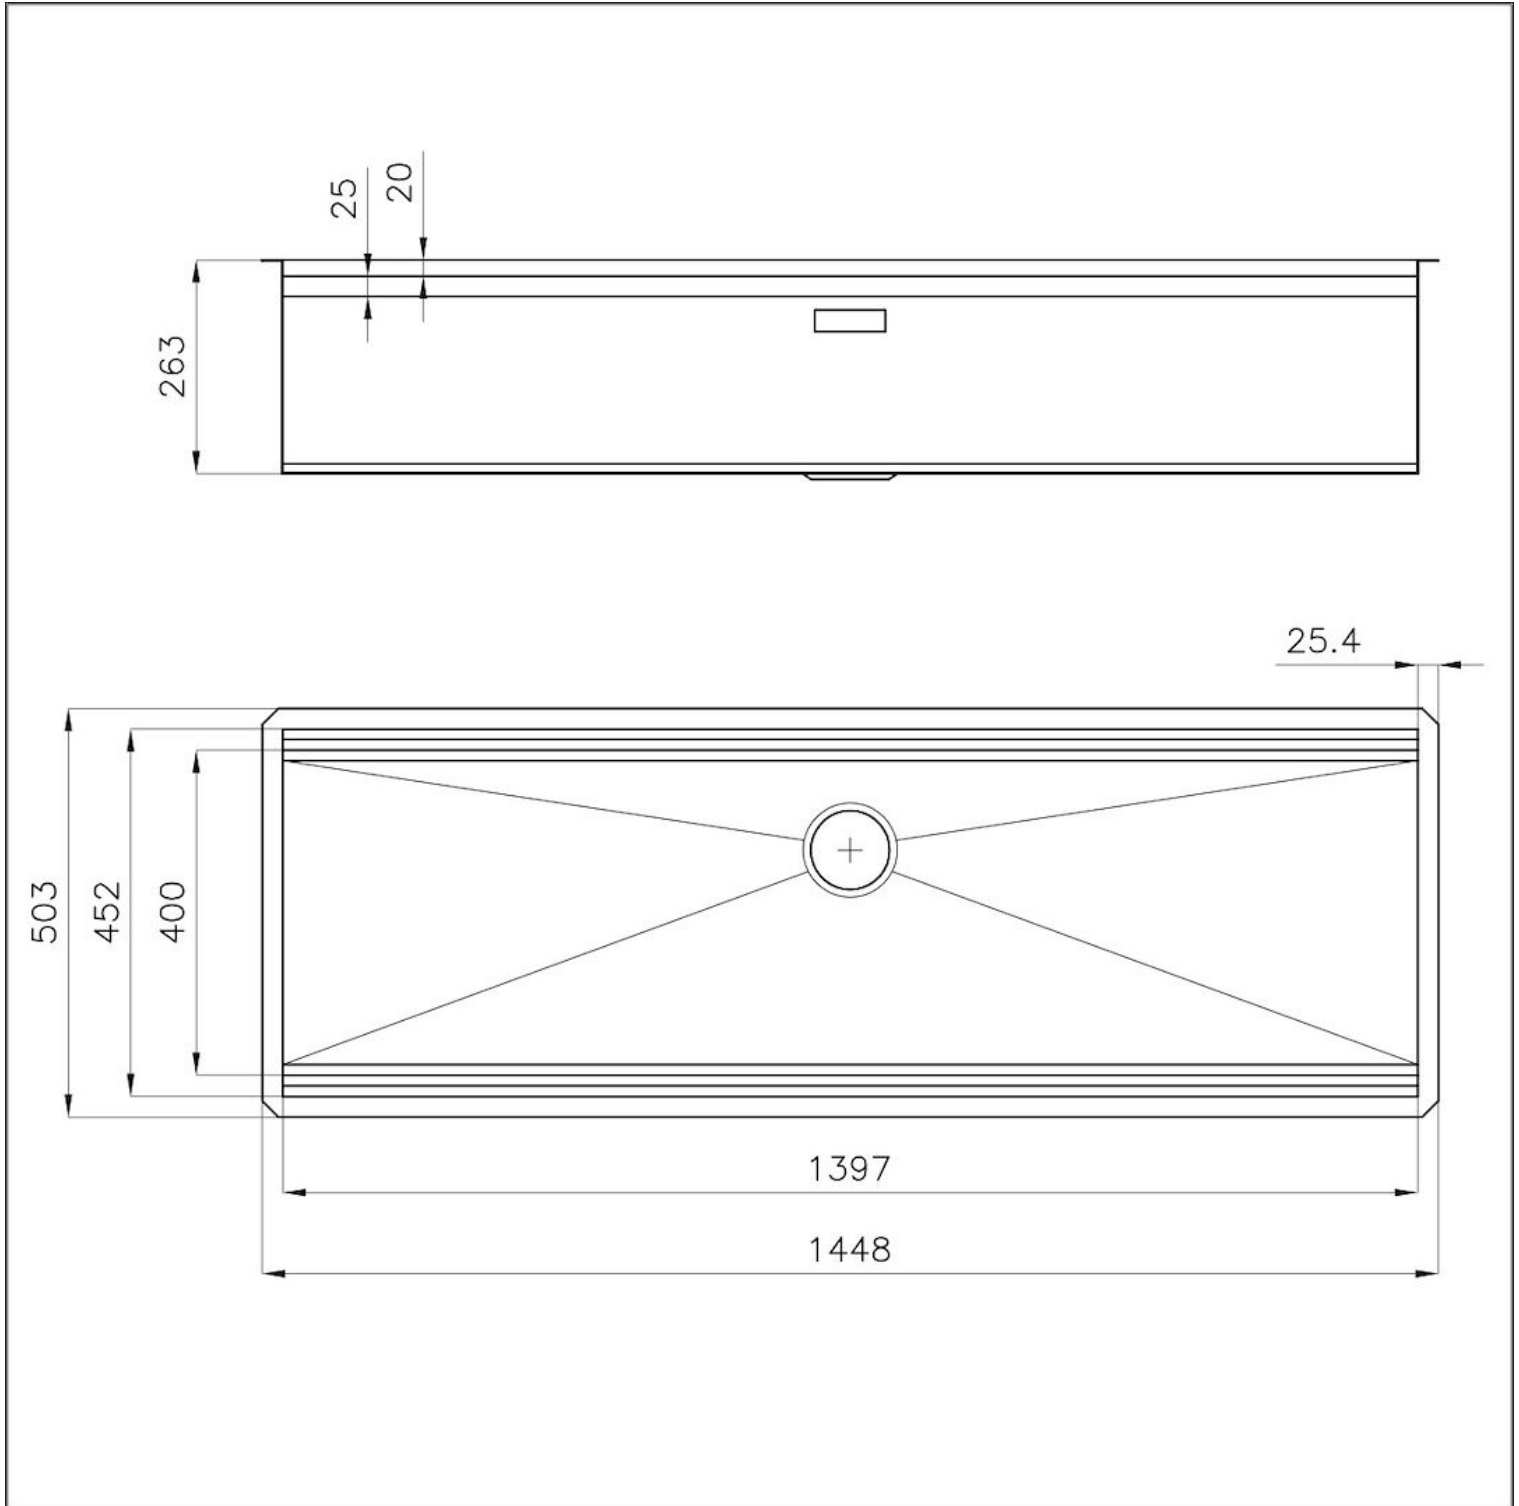

Perimetral overflow

The overflow is always a security on the Foster sinks that prevents the overflow of water in case of oversights. The perimeter drain solution improves aesthetics thanks to its square and essential shape.

TECHNICAL DATA