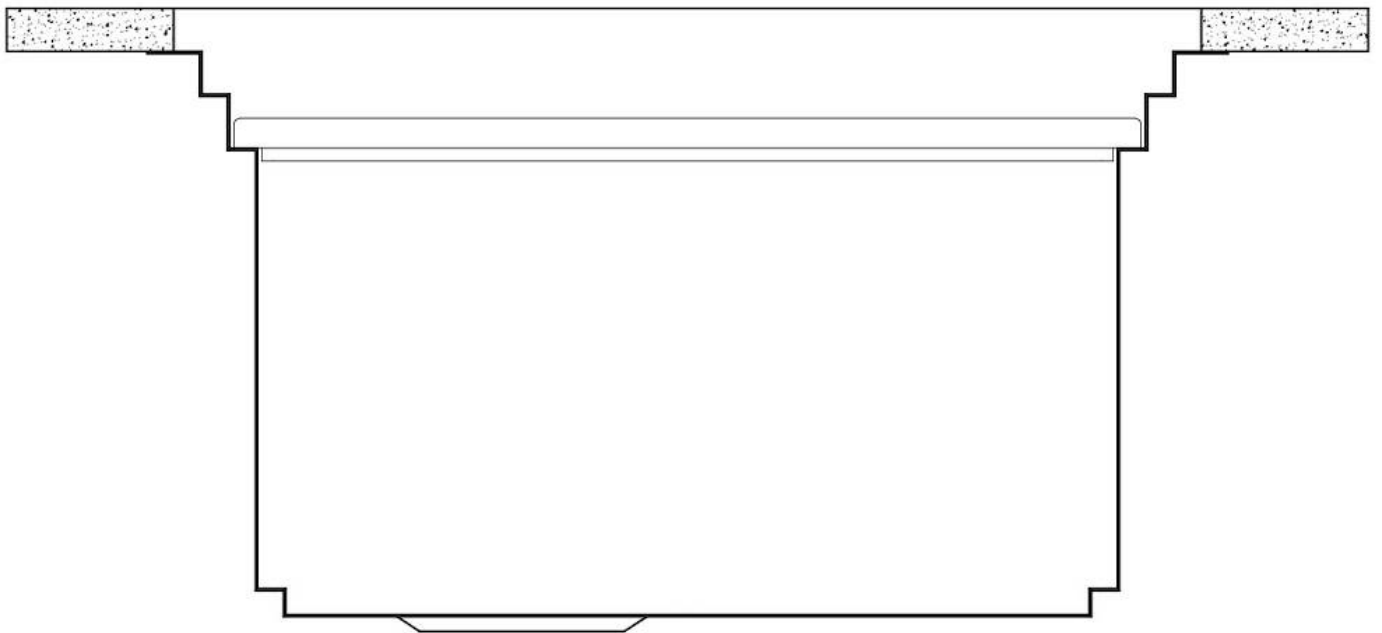

Happy Hour Level 3

Compatible accessories/Accessori compatibili:

8644	101
8153	100
8631	300
8200	002
8200	601
8100	623
8100	624