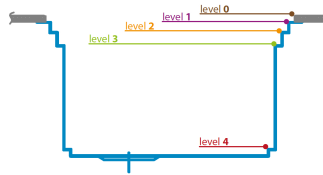

GALLERY

Optional accessories

EQUIPMENT

OPTIONAL ACCESSORIES