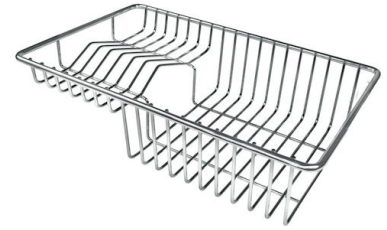

Happy Hour Level 4

Compatible accessories/Accessori compatibili:

8100 600

GALLERY

EQUIPMENT

GRILLE NOIRE POUR EVIERS RIVA
A100 E00

OPTIONAL ACCESSORIES

CUVETTE INOX PERFOREE

A151 F00

* only in combination with the accessory
A644 A01

CUVETTE PLASTIQUE BLANCHE

A153 A00

**GRILLE POR. ASSIETTES INOX
mm214x379**

A100 C03

* only in combination with the accessory
A644 A01

**KIT CUVÉ RONDE ET CUVETTE
RECTANGULAIRE POUR EVIERS
CONVIVIO**