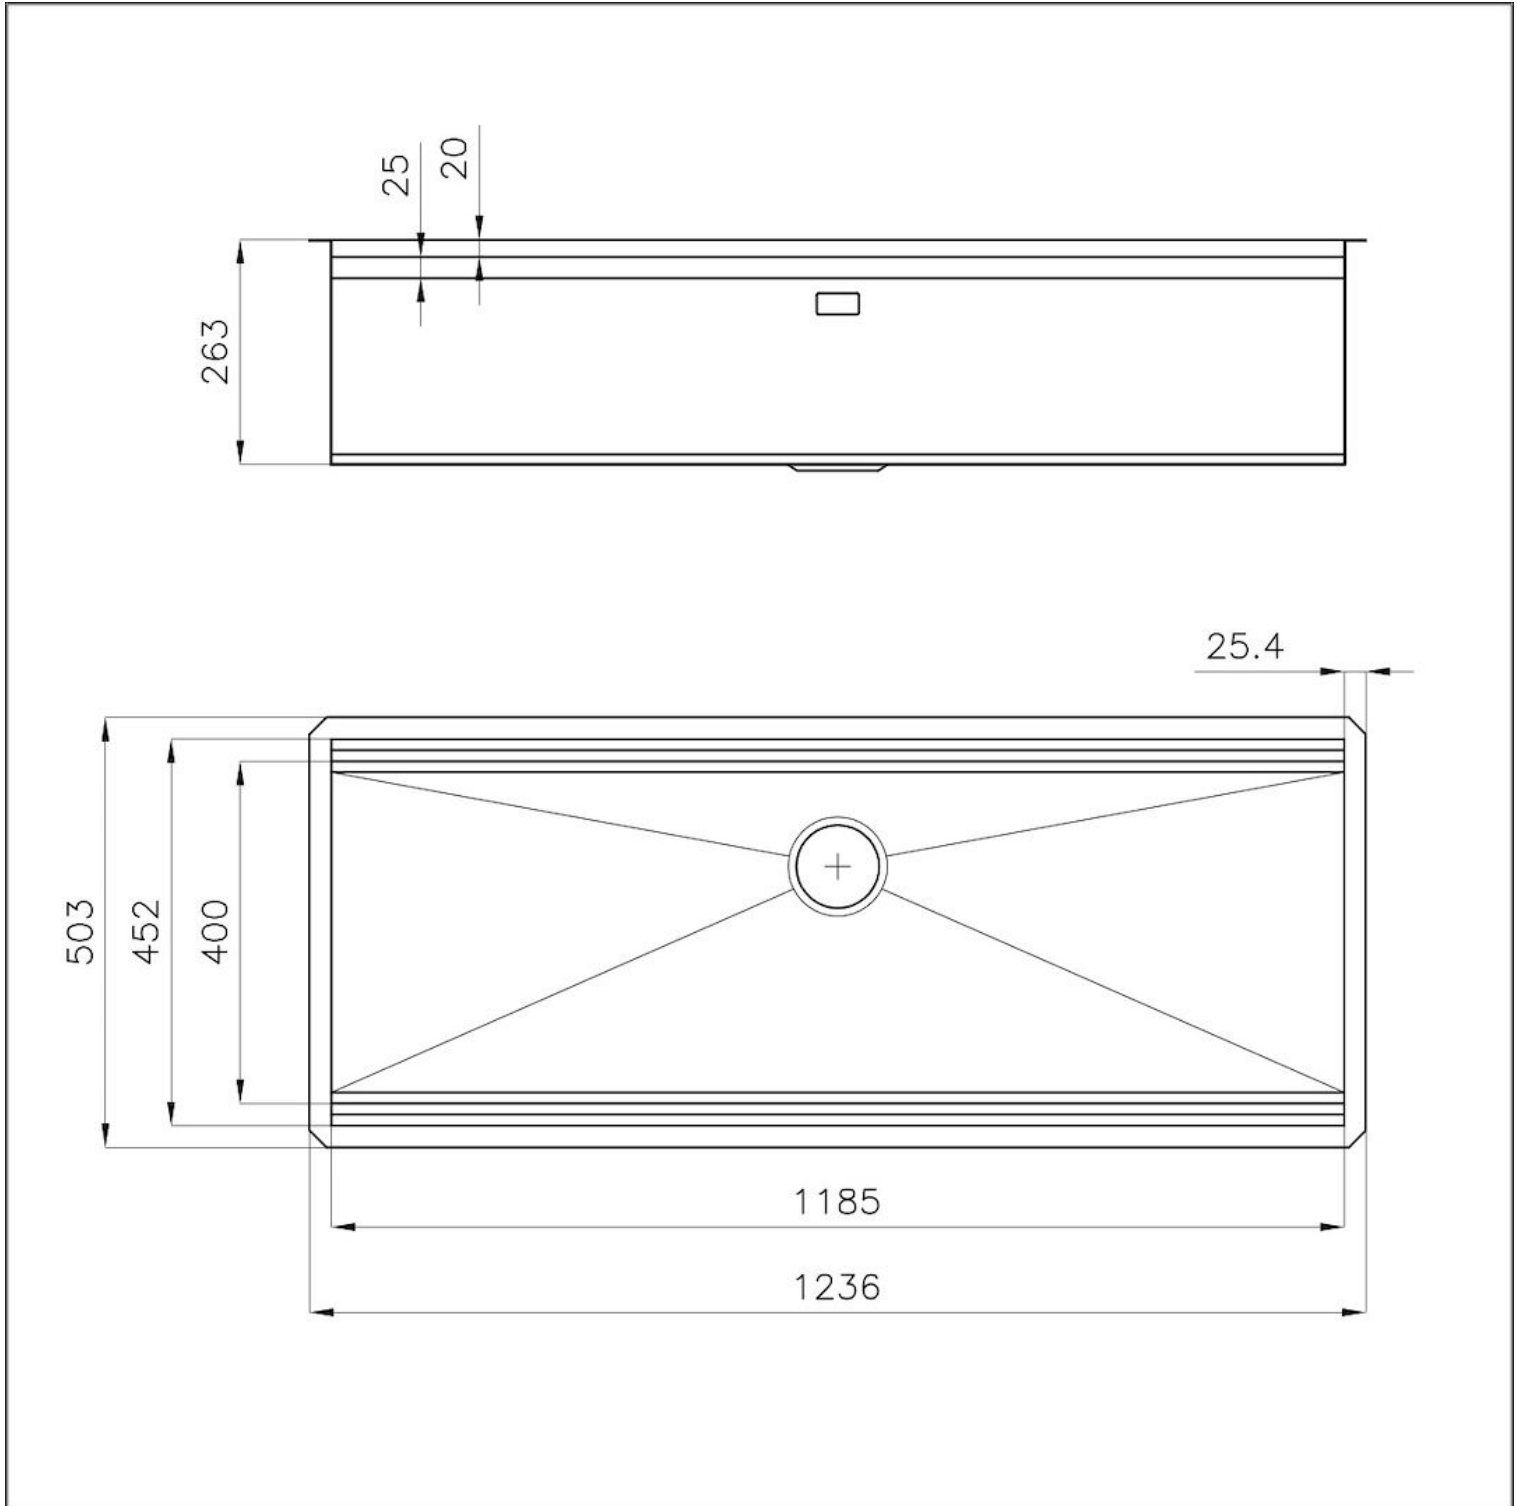

Perimetral overflow

The overflow is always a security on the Foster sinks that prevents the overflow of water in case of oversights. The perimeter drain solution improves aesthetics thanks to its square and essential shape.

TECHNICAL DATA