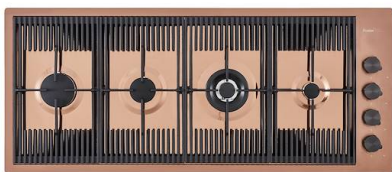

RECOMMENDED PAIRINGS

MILANO 4 BRULEURS COPPER
G681 F08