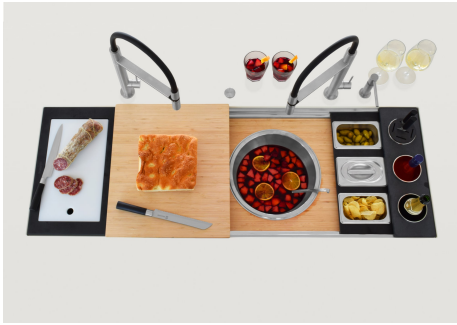

TECHNICAL DATA

Happy Hour Optional accessories / Accessori opzionali

The "rails" system makes it possible to use a combination of numerous accessories. Grids, chopping boards, utensils' ranging system, bowls and containers of different dimensions can be alternated in the workspace with a simple gesture, and can easily be stacked, in order to be on hand at all times.

Happy Hour Level 4

Compatible accessories/Accessori compatibili:

8100 600

GALLERY

EQUIPMENT

GRILLE NOIRE POUR EVIERS RIVA
A100 E00

OPTIONAL ACCESSORIES

CUVETTE INOX PERFOREE