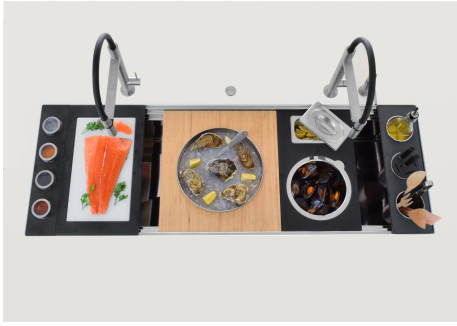

Happy Hour Level 4

Compatible accessories/Accessori compatibili:

8100 600

GALLERY

EQUIPMENT

GRILLE NOIRE POUR EVIERS RIVA
A100 E00

OPTIONAL ACCESSORIES

CUVETTE INOX PERFOREE