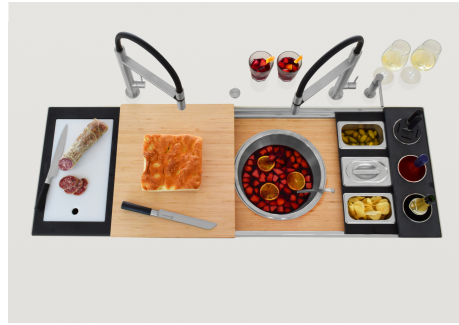

TECHNICAL DATA

Happy Hour Optional accessories / Accessori opzionali

The "rails" system makes it possible to use a combination of numerous accessories. Grids, chopping boards, utensils' ranging system, bowls and containers of different dimensions can be alternated in the workspace with a simple gesture, and can easily be stacked, in order to be on hand at all times.

Happy Hour Level 4

Compatible accessories/Accessori compatibili:

8100 600

GALLERY

EQUIPMENT

GRILLE NOIRE POUR EVIERS RIVA
A100 E00

OPTIONAL ACCESSORIES

CUVETTE INOX PERFOREE