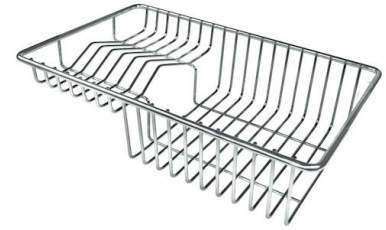

Happy Hour Level 4

Compatible accessories/Accessori compatibili:

8100 600

GALLERY

EQUIPMENT

GRILLE NOIRE POUR EVIERS RIVA
A100 E00

OPTIONAL ACCESSORIES

CUVETTE INOX PERFOREE

A151 F00

* only in combination with the accessory
A644 A01

CUVETTE PLASTIQUE BLANCHE

A153 A00

**GRILLE POR. ASSIETTES INOX
mm214x379**

A100 C03

* only in combination with the accessory
A644 A01

**KIT CUBE RONDE ET CUVETTE
RECTANGULAIRE POUR EVIERS
CONVIVIO**