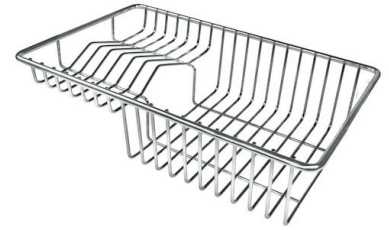

Happy Hour Level 4

Compatible accessories/Accessori compatibili:

8100 600

GALLERY

EQUIPMENT

GRILLE NOIRE POUR EVIERS RIVA
A100 E00

OPTIONAL ACCESSORIES

CUVETTE INOX PERFOREE

A151 F00

* only in combination with the accessory
A644 A01

CUVETTE PLASTIQUE BLANCHE

A153 A00

**GRILLE POR.ASSIETTES INOX
mm214x379**

A100 C03

* only in combination with the accessory
A644 A01

**KIT CUBE RONDE ET CUVETTE
RECTANGULAIRE POUR EVIERS
CONVIVIO**