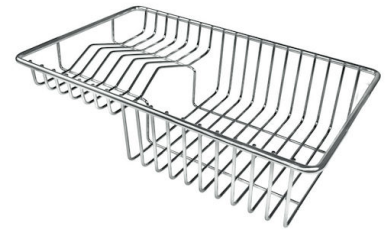

GRILLE POR.ASSIETTES INOX
mm214x379

A100 C03

* only in combination with the accessory
A644 A01