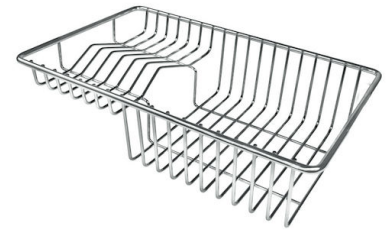

## OPTIONAL ACCESSORIES

**CUVETTE PERFOREE INOX**

A154 F00

\* only in combination with the accessory  
A644 F04

**CUVETTE PERFOREE POUR EVIERS  
RIVA**

A156 F00

**GRILLE POR.ASSIETTES INOX  
mm214x379**

A100 C03

\* only in combination with the accessory  
A644 A01

**GRILLE PORTE-ASSIETTES INOX  
25x35**

A100 A54

\* only in combination with the accessory  
A644 F04

**PLANCHE DE DECOUPE DOUBLE  
HDPE**

A644 A01

**PLANCHE DE DECOUPE DOUBLE  
IROKO**