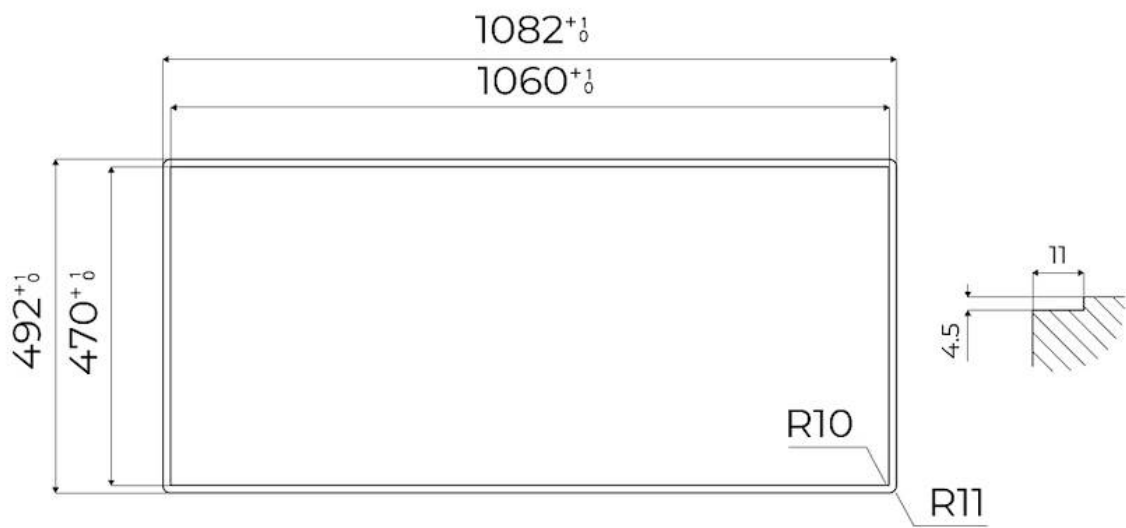

Width 108 cm

Notes: Connection box included

Total power 6.700 W

Left 2.300 (3.000)* W

Centre 1.100 (1.400)* W

Right 2.300 (3.000)* W

Power settings 9 power settings per zone + Powerboost

Safety Safety equipment

TECHNICAL DATA

FTS - cut out

FT - cut out

GALLERY

RECOMMENDED PAIRINGS

SUPPORT DE PRISE VERSO INOX
A000 F10