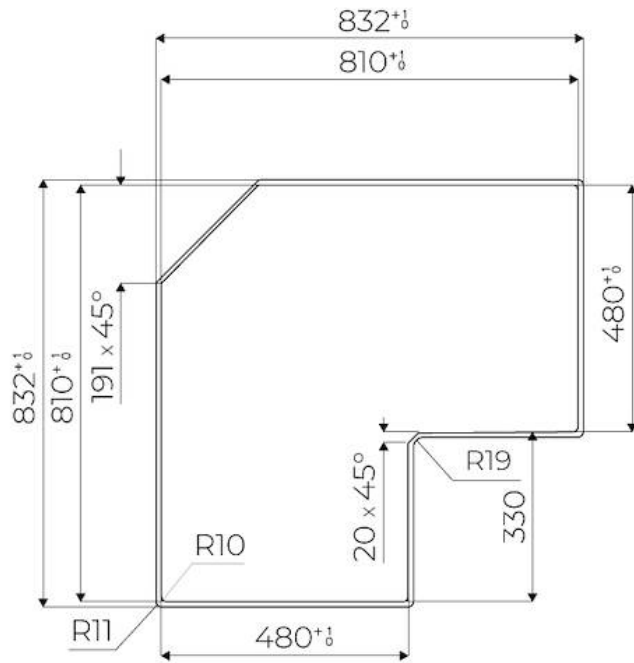

Material Ceramic glass

Thickness 4 mm

Supply 230 - 380 V (50/60 Hz)

Full description Quadra Modular Composition - 3 fields - black

Heating element Three zones

Built-in hole [View technical data sheet](#)

Notes:	Connection box included
Total power	6.700 W
Left	2.300 (3.000)* W
Centre	2.300 (3.000)* W
Right	1.100 (1.400)* W
Power settings	9 power settings per zone + Powerboost
Safety	Safety equipment
Type	Induction Hob
Type of commands	Touch Control
Notes:	* Powerboost

TECHNICAL DATA

FTS - cut out

FT - cut out

RECOMMENDED PAIRINGS

SUPPORT DE PRISE VERSO GOLD

A000 A19