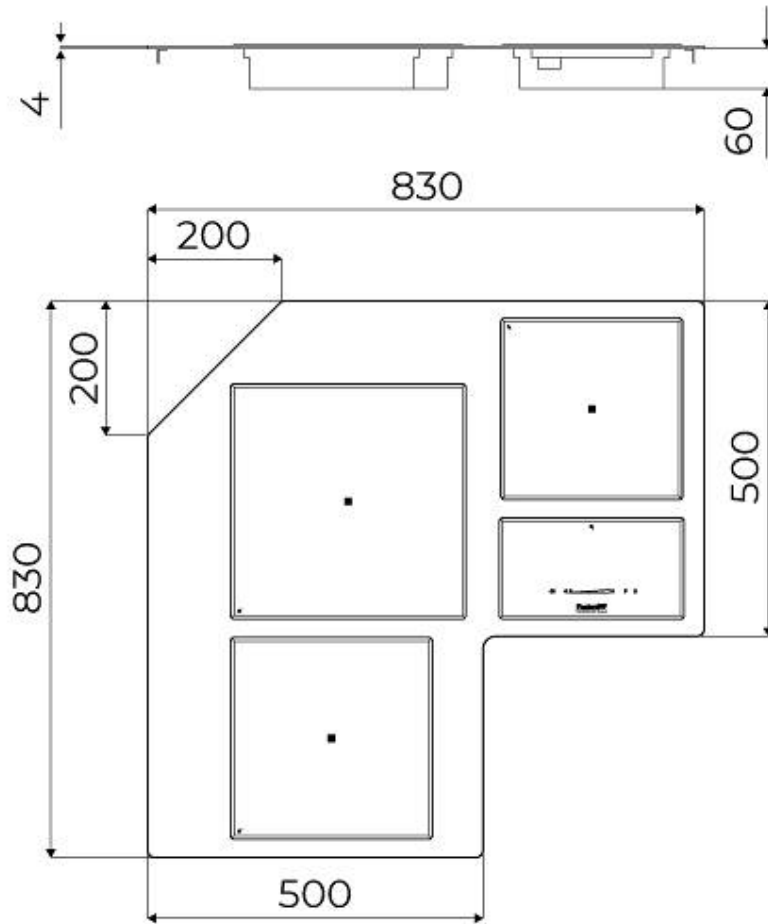

### DETAILS

Coloring Copper

Kind of Edge Full - h 4mm

Material AISI 304 stainless steel

Material Ceramic glass

Thickness 4 mm

Supply 230 - 380 V (50/60 Hz)

Full description Quadra Modular Composition - 3 fields - black

Heating element Three zones

Built-in hole [View technical data sheet](#)

Notes:	Connection box included
Total power	6.700 W
Left	2.300 (3.000)* W
Centre	2.300 (3.000)* W
Right	1.100 (1.400)* W
Power settings	9 power settings per zone + Powerboost
Safety	Safety equipment
Type	Induction Hob
Type of commands	Touch Control
Notes:	* Powerboost

## TECHNICAL DATA

FTS - cut out

FT - cut out