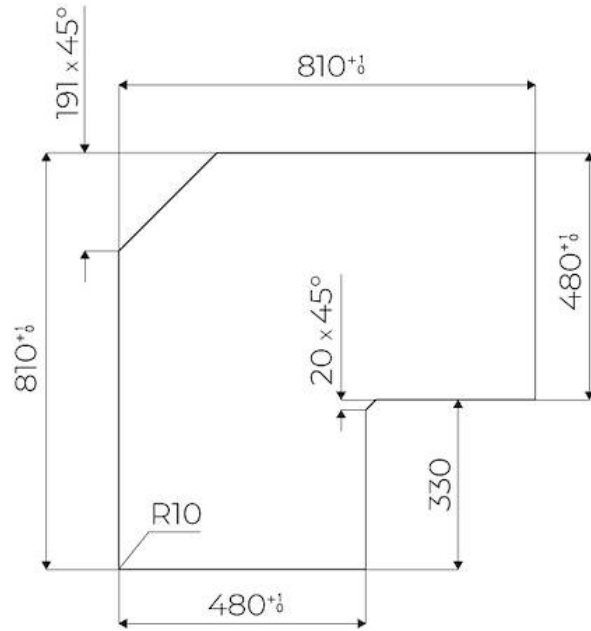

### DETAILS

Coloring Copper

Kind of Edge Full - h 4mm

Material AISI 304 stainless steel

Material Ceramic glass

Thickness 4 mm

Supply 230 - 380 V (50/60 Hz)

Full description Quadra Modular Composition - 3 fields - black

Heating element Three zones

Built-in hole [View technical data sheet](#)

Notes:	Connection box included
Total power	6.700 W
Left	2.300 (3.000)* W
Centre	2.300 (3.000)* W
Right	1.100 (1.400)* W
Power settings	9 power settings per zone + Powerboost
Safety	Safety equipment
Type	Induction Hob
Type of commands	Touch Control
Notes:	* Powerboost

## TECHNICAL DATA

FTS - cut out

FT - cut out