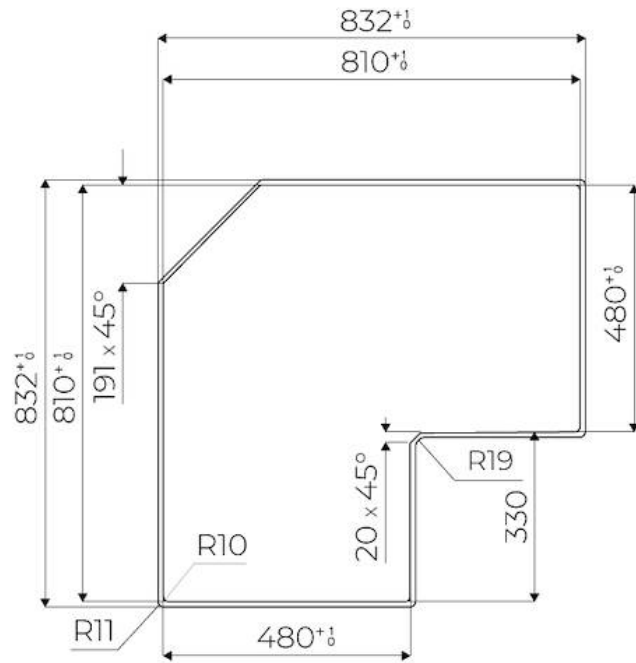

### DETAILS

Coloring Copper

Kind of Edge Full - h 4mm

Material AISI 304 stainless steel

Material Ceramic glass

Thickness 4 mm

Supply 230 - 380 V (50/60 Hz)

Full description Quadra Modular Composition - 3 fields - black

Heating element Three zones

Built-in hole [View technical data sheet](#)

Notes:	Connection box included
Total power	6.700 W
Left	2.300 (3.000)* W
Centre	2.300 (3.000)* W
Right	1.100 (1.400)* W
Power settings	9 power settings per zone + Powerboost
Safety	Safety equipment
Type	Induction Hob
Type of commands	Touch Control
Notes:	* Powerboost

## TECHNICAL DATA

FTS - cut out

FT - cut out