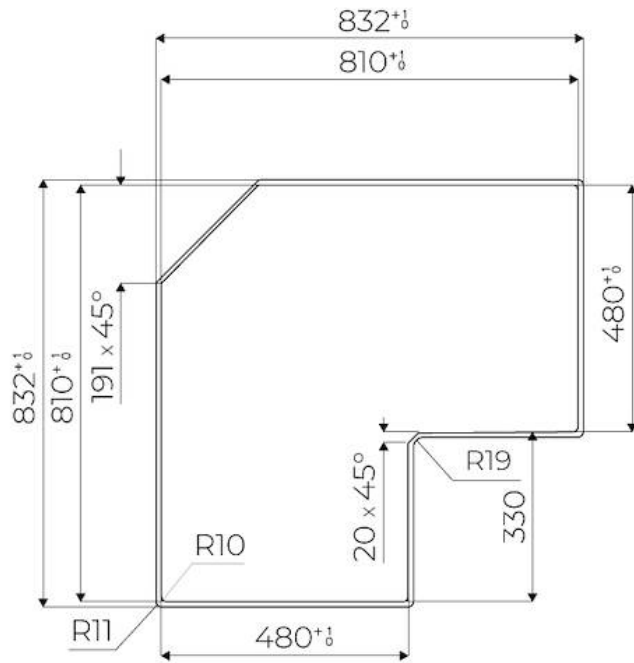

Material Ceramic glass

Thickness 4 mm

Supply 230 - 380 V (50/60 Hz)

Full description Quadra Modular Composition - 3 fields - black

Heating element Three zones

Built-in hole [View technical data sheet](#)

Notes:	Connection box included
Total power	6.700 W
Left	2.300 (3.000)* W
Centre	2.300 (3.000)* W
Right	1.100 (1.400)* W
Power settings	9 power settings per zone + Powerboost
Safety	Safety equipment
Type	Induction Hob
Type of commands	Touch Control
Notes:	* Powerboost

TECHNICAL DATA

FTS - cut out

FT - cut out

GALLERY

RECOMMENDED PAIRINGS

SUPPORT DE PRISE VERSO GUN METAL

A000 A16