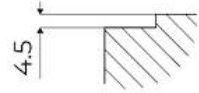

Material Ceramic glass

Thickness 4 mm

Supply 230 - 380 V (50/60 Hz)

Full description Quadra Modular Composition - 3 fields - black

Heating element Three zones

Built-in hole [View technical data sheet](#)

Notes:	Connection box included
Total power	6.700 W
Left	2.300 (3.000)* W
Centre	2.300 (3.000)* W
Right	1.100 (1.400)* W
Power settings	9 power settings per zone + Powerboost
Safety	Safety equipment
Type	Induction Hob
Type of commands	Touch Control
Notes:	* Powerboost

TECHNICAL DATA

FTS - cut out

FT - cut out

GALLERY

RECOMMENDED PAIRINGS

SUPPORT DE PRISE VERSO GUN METAL

A000 A16