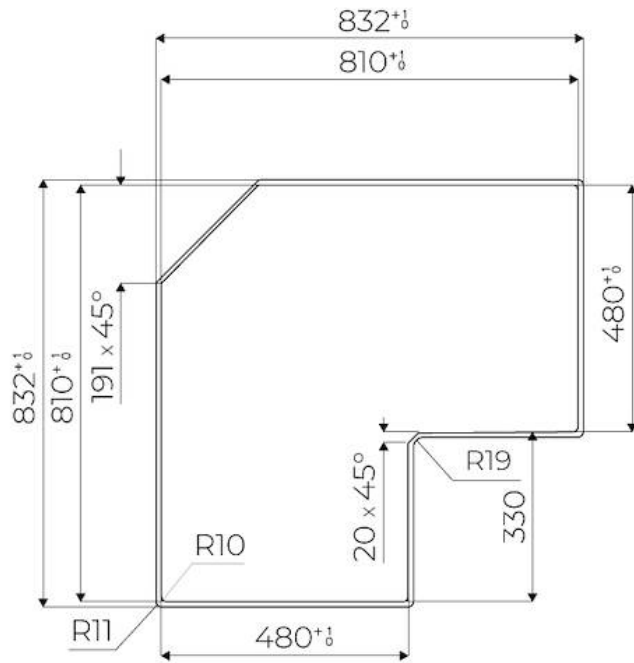

### DETAILS

Kind of Edge	Full - h 4mm
Material	AISI 304 stainless steel
Material	Ceramic glass
Thickness	4 mm
Supply	230 - 380 V (50/60 Hz)
Full description	Quadra Modular Composition - 3 fields - black
Heating element	Three zones
Built-in hole	<a href="#">View technical data sheet</a>
Notes:	Connection box included

## TECHNICAL DATA

FTS - cut out

FT - cut out