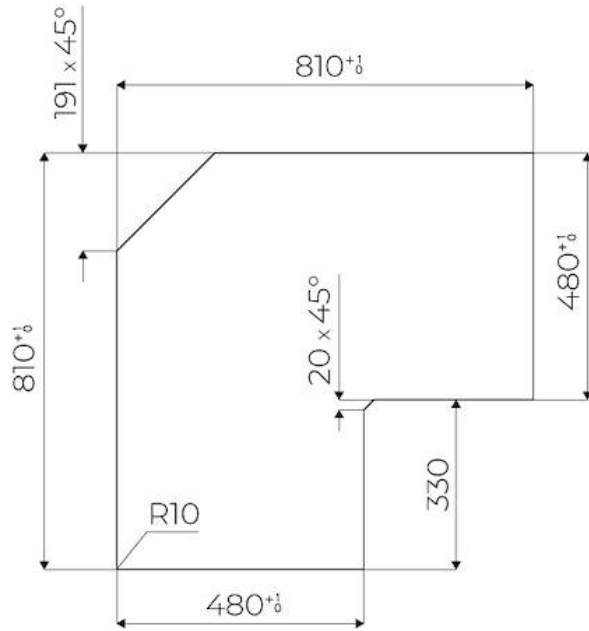

### DETAILS

Kind of Edge	Full - h 4mm
Material	AISI 304 stainless steel
Material	Ceramic glass
Thickness	4 mm
Supply	230 - 380 V (50/60 Hz)
Full description	Quadra Modular Composition - 3 fields - black
Heating element	Three zones
Built-in hole	<a href="#">View technical data sheet</a>
Notes:	Connection box included

Total power	6.700 W
Left	2.300 (3.000)* W
Centre	2.300 (3.000)* W
Right	1.100 (1.400)* W
Power settings	9 power settings per zone + Powerboost
Safety	Safety equipment
Type	Induction Hob
Type of commands	Touch Control
Notes:	* Powerboost

## TECHNICAL DATA

FTS - cut out

FT - cut out