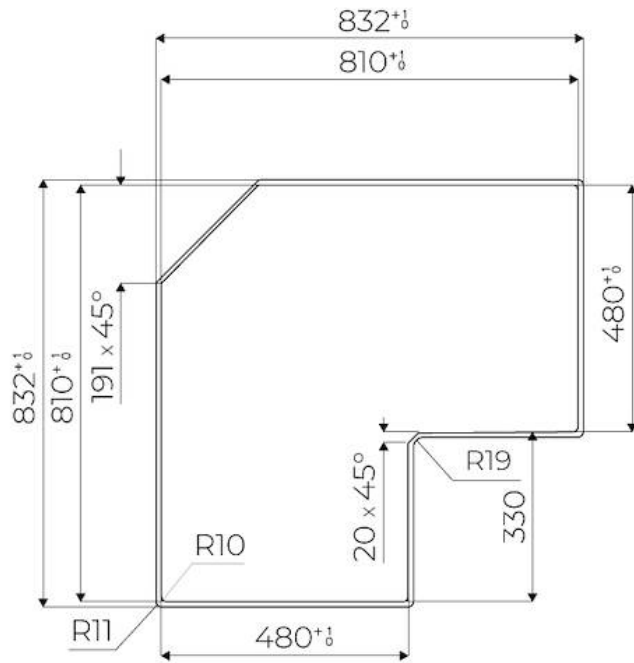

Thickness 4 mm

Supply 230 - 380 V (50/60 Hz)

Full description Quadra Modular Composition - 3 fields - black

Heating element Three zones

Built-in hole [View technical data sheet](#)

Notes: Connection box included

Total power	6.700 W
Left	2.300 (3.000)* W
Centre	2.300 (3.000)* W
Right	1.100 (1.400)* W
Power settings	9 power settings per zone + Powerboost
Safety	Safety equipment
Type	Induction Hob
Type of commands	Touch Control
Notes:	* Powerboost

TECHNICAL DATA

FTS - cut out

FT - cut out

GALLERY

RECOMMENDED PAIRINGS

SUPPORT DE PRISE VERSO INOX
A000 F10