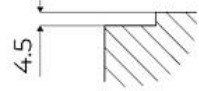

FTS - cut out

FT - cut out