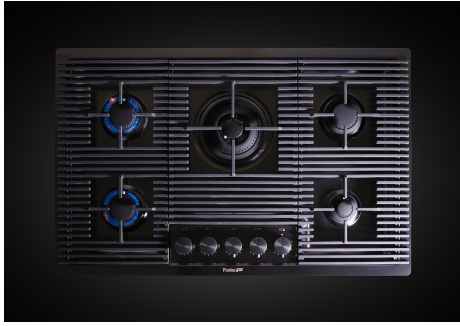

GALLERY

RECOMMENDED PAIRINGS