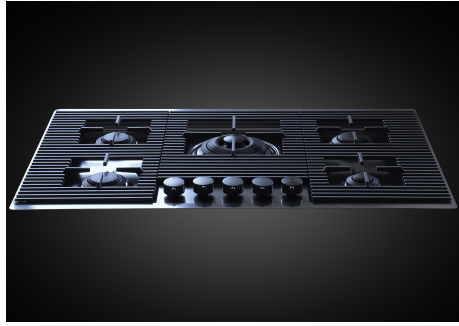

GALLERY

RECOMMENDED PAIRINGS