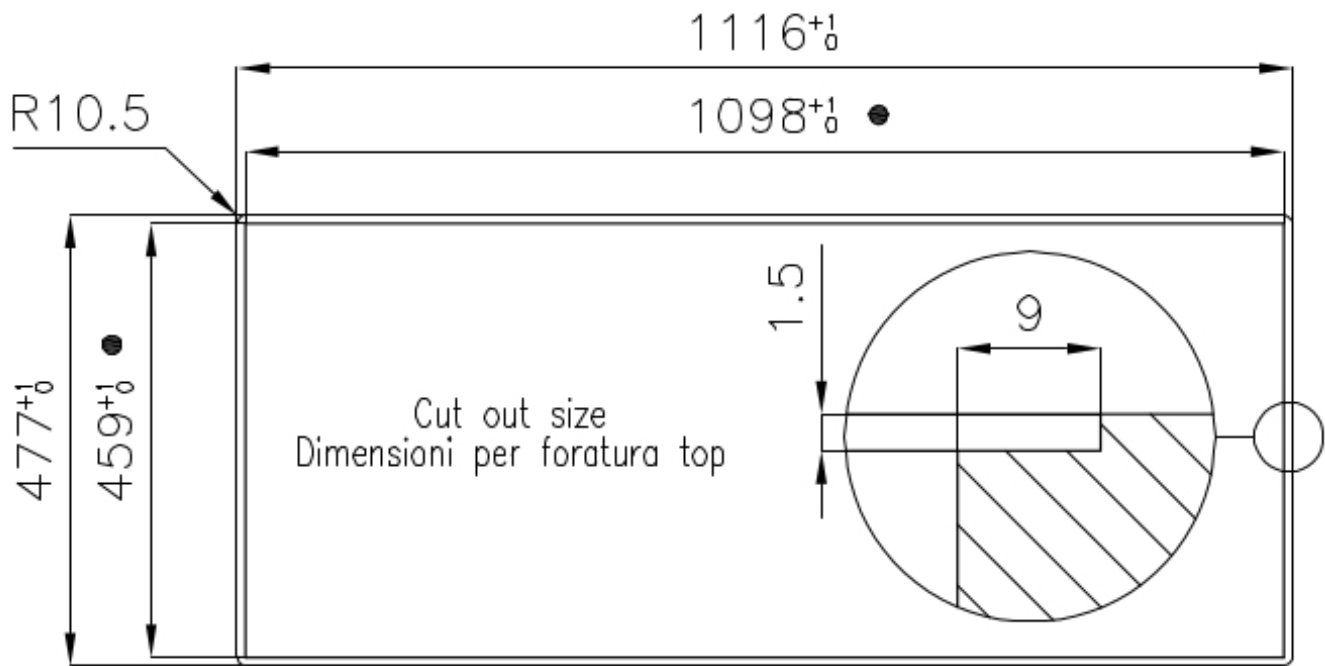

- Built-in cut out for FTS – Foratura per installazione FTS