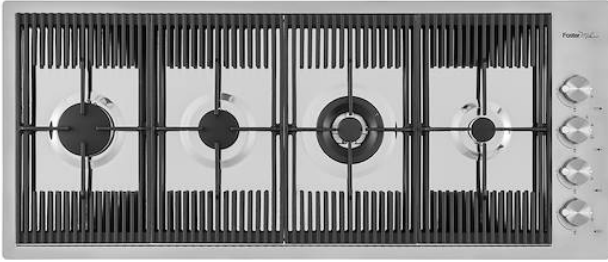

MILANO 4 BRULEURS

Gas hobs

Code: G681 F00

TABLE CUISSON GAZ MILANO A FLEUR INOX - 4 brûleurs

DETAILS

Edge/Installation Type Flush-mount | Top-mount

Finish Foster brushed

Material AISI 304 stainless steel

Texture Brushed in line

Supply 220 - 240 V; 50/60 Hz

Dimensions 1115x476 mm

Base size 120 cm

Heating element Four burners

Built-in hole [View technical data sheet](#)

Grids Cast iron grids and enamelled burner covers

Gas type Tested for installation with natural gas, LPG nozzle set included.

Type Gas Hob

FEATURES

Aeo burners The AEO burners guarantee up to 25% energy saving compared to standard burners. All models are designed with The Dual burner with 2 independent crowns, controlled by a single knob, delivers from 1 to 5KW, a power that can only be found in professional models.

Cast iron grids Cast-iron is the ideal material for an hob grid, this due to the manifold properties characterising it: high heat capacity that improves cooking performance; high weight and stability that improve safety; sturdiness that preserves the hob's original aspect over time; easy cleaning.