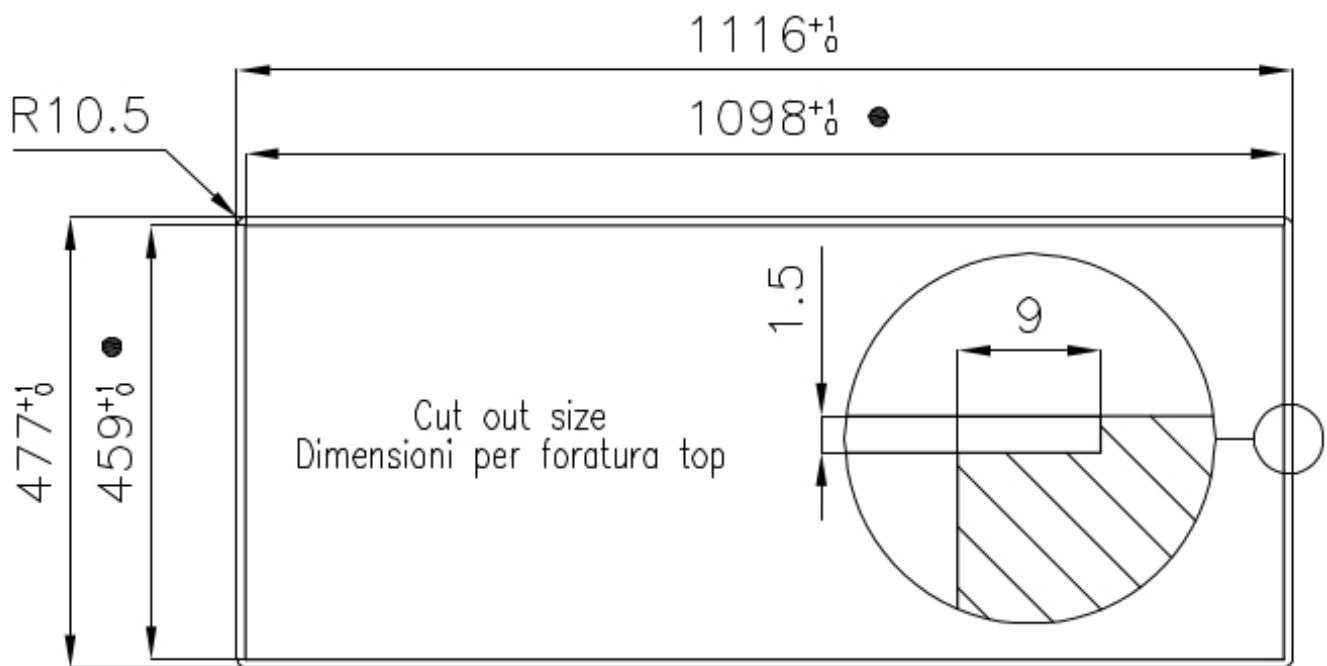

Texture Brushed in line

Supply 220 - 240 V; 50/60 Hz

Dimensions 1115x476 mm

Base size 120 cm

Heating element Four burners

Built-in hole [View technical data sheet](#)

Grids Cast iron grids and enamelled burner covers

TECHNICAL DATA

- Built-in cut out for FTS – Foratura per installazione FTS

GALLERY

RECOMMENDED PAIRINGS

RIVA 855 ÉGOUTTOIR À DROITE
N043 F52

RIVA 855 ÉGOUTTOIR À GAUCHE
N043 F51