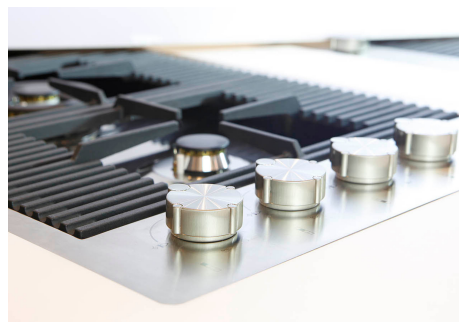

Cast iron grids Cast-iron is the ideal material for an hob grid, this due to the manifold properties characterising it: high heat capacity that improves cooking performance; high weight and stability that improve safety; sturdiness that preserves the hob's original aspect over time; easy cleaning.

Safe cooking

All Foster cooker hobs are equipped with safety valves. They shut off the gas supply very quickly if the flame accidentally goes out.

Special burners

Many Foster hobs are equipped with special burners, with two or three rings of fire that greatly increase the power delivered and the heated surface. In the DUAL models the two fire crowns also have independent ignition, making these burners perfect for both intensive and delicate cooking.

Ultra-flat hob

Design meets functionality in the the ultra-flat models. Elegant grids that form a generously sized overall surface.

Under-knob ignition

The utmost freedom of movement with electronic under-knob ignition, a common feature of all models that allows a one-hand ignition of the burner.

TECHNICAL DATA

- Built-in cut out for FTS – Foratura per installazione FTS

GALLERY

RECOMMENDED PAIRINGS

RIVA 855 ÉGOUTTOIR À DROITE
N043 F52

RIVA 855 ÉGOUTTOIR À GAUCHE
N043 F51