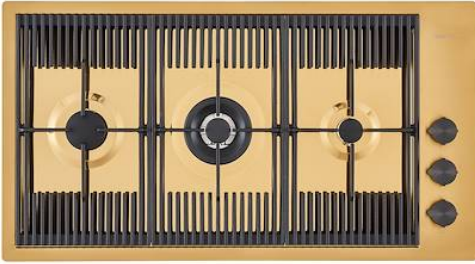

## MILANO 3 BRULEURS GOLD

Gas hobs

Code: G680 F09

TABLE CUISSON GAZ MILANO A FLEUR GOLD - 3 brûleurs

### DETAILS

Coloring Gold

Edge/Installation Type Flush-mount | Top-mount

Finish PVD

Material AISI 304 stainless steel

Texture Brushed in line

Supply 220 - 240 V; 50/60 Hz

Dimensions 870x476 mm

Base size 80 cm

Heating element three burners

Built-in hole [View technical data sheet](#)

---

Grids [Cast iron grids and enamelled burner covers](#)

---

Width [87 cm](#)

---

## Cast iron grids

Cast-iron is the ideal material for an hob grid, this due to the manifold properties characterising it: high heat capacity that improves cooking performance; high weight and stability that improve safety; sturdiness that preserves the hob's original aspect over time; easy cleaning.