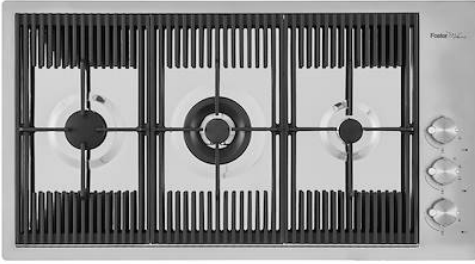

## MILANO 3 BRULEURS

Gas hobs

Code: G680 F00

TABLE CUISSON GAZ MILANO A FLEUR INOX - 3 brûleurs

### DETAILS

Edge/Installation Type Flush-mount | Top-mount

Material AISI 304 stainless steel

Texture Brushed in line

Supply 220 - 240 V; 50/60 Hz

Dimensions 870x476 mm

Base size 80 cm

Heating element three burners

Built-in hole View technical data sheet

Grids Cast iron grids and enamelled burner covers

Width 87 cm

---

Total power 7.750 W

---

Auxiliary 1.000 W

---

---

**Cast iron grids** Cast-iron is the ideal material for an hob grid, this due to the manifold properties characterising it: high heat capacity that improves cooking performance; high weight and stability that improve safety; sturdiness that preserves the hob's original aspect over time; easy cleaning.