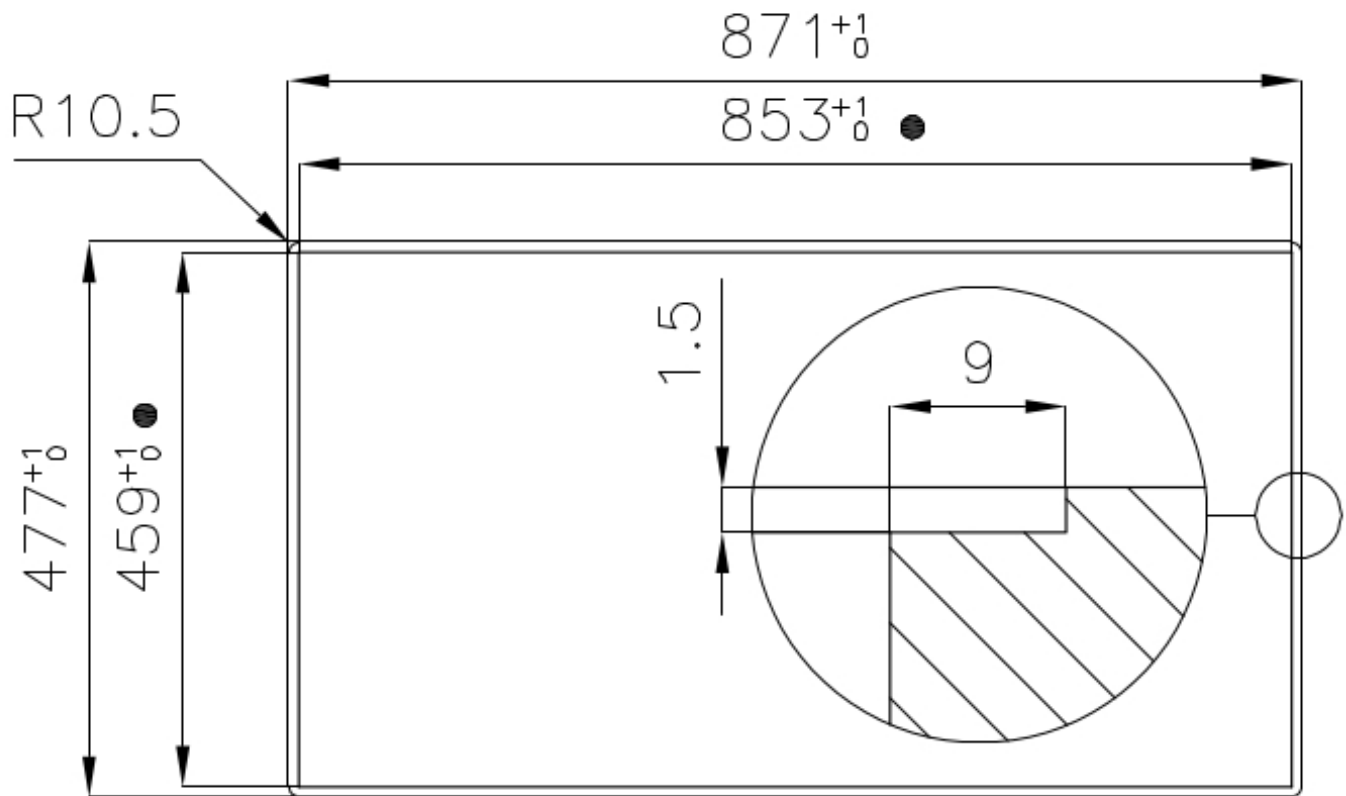

● Built-in cut out for FTS – Foratura per installazione FTS

GALLERY