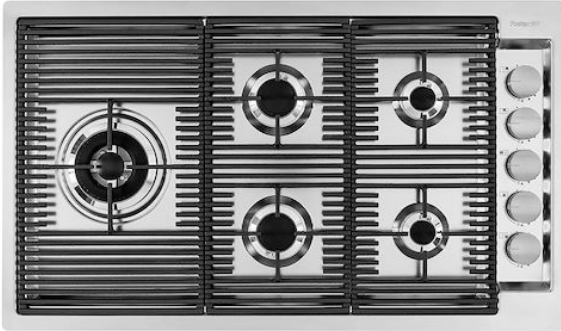

OPERA GAZ H25

Gas hobs

Code: G441 B00

DETAILS

Edge/Installation Type Rim h25 mm

Material AISI 304 stainless steel

Texture Brushed in line

Supply 220 - 240 V; 50/60 Hz

Dimensions 880 x 518 mm

Base size 90cm

Heating element Five burners

Built-in hole View technical data sheet

Grids Cast iron grids and enamelled burner covers