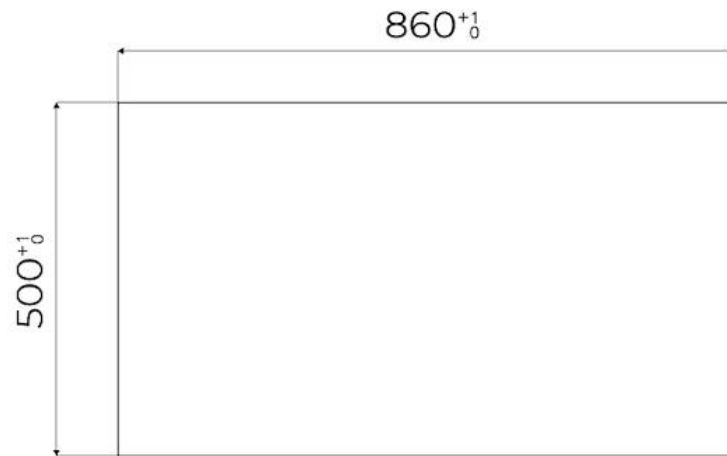

FTS - cut out

FT - cut out

GALLERY