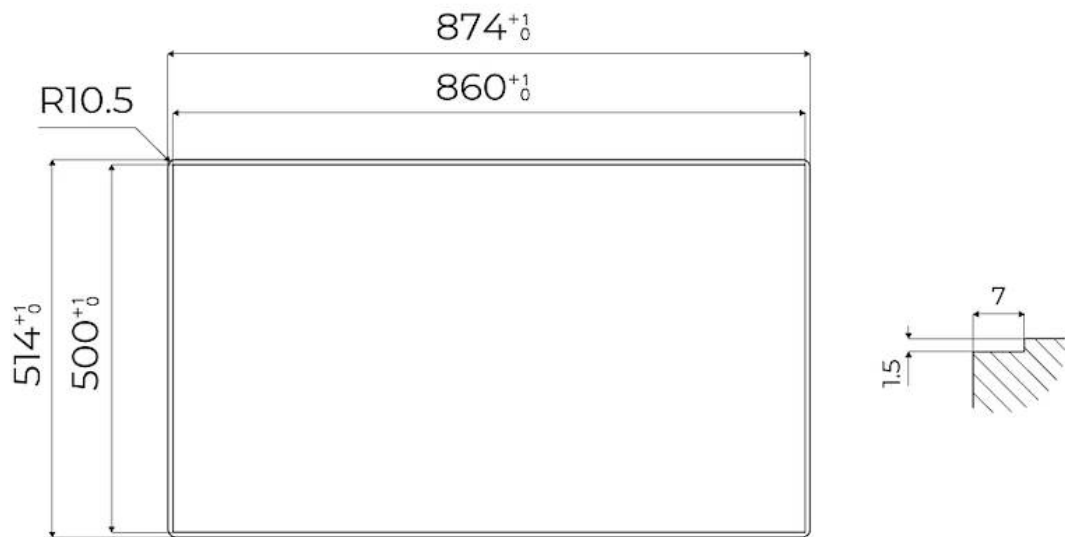

---

Dimensions 873x513 mm

---

Base size 90cm

---

Heating element Five burners

---

Built-in hole View technical data sheet

## TECHNICAL DATA

FTS - cut out

FT - cut out