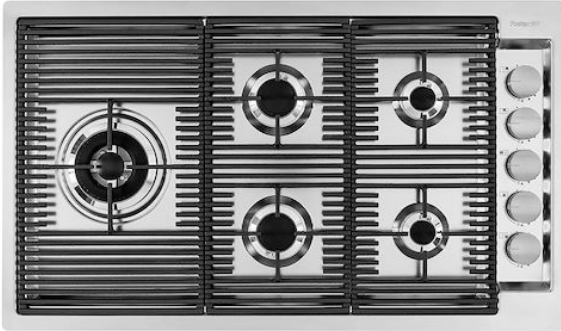

OPERA GAZ

Gas hobs

Code: G440 F00

DETAILS

Edge/Installation Type Flush-mount | Top-mount

Material AISI 304 stainless steel

Texture Brushed in line

Supply 220 - 240 V; 50/60 Hz

Dimensions 873x513 mm

Base size 90cm

Heating element Five burners

Built-in hole View technical data sheet

Grids Cast iron grids and enamelled burner covers