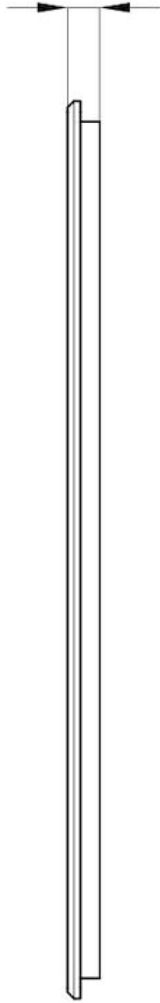

PLANCHE DE DECOUPE DOUBLE HDPE

Accessories e Complements

Code: A644 A01

PLANCHE DE DECOUPE DOUBLE HDPE

DETAILS

Material HDPE

Sink accessories HDPE cutting boards and kit

Dimensions 31,7x41,8 cm

TECHNICAL DATA

$1\frac{9}{32}$ " [15]

$12\frac{3}{64}$ " [317]

$16\frac{29}{64}$ " [418]