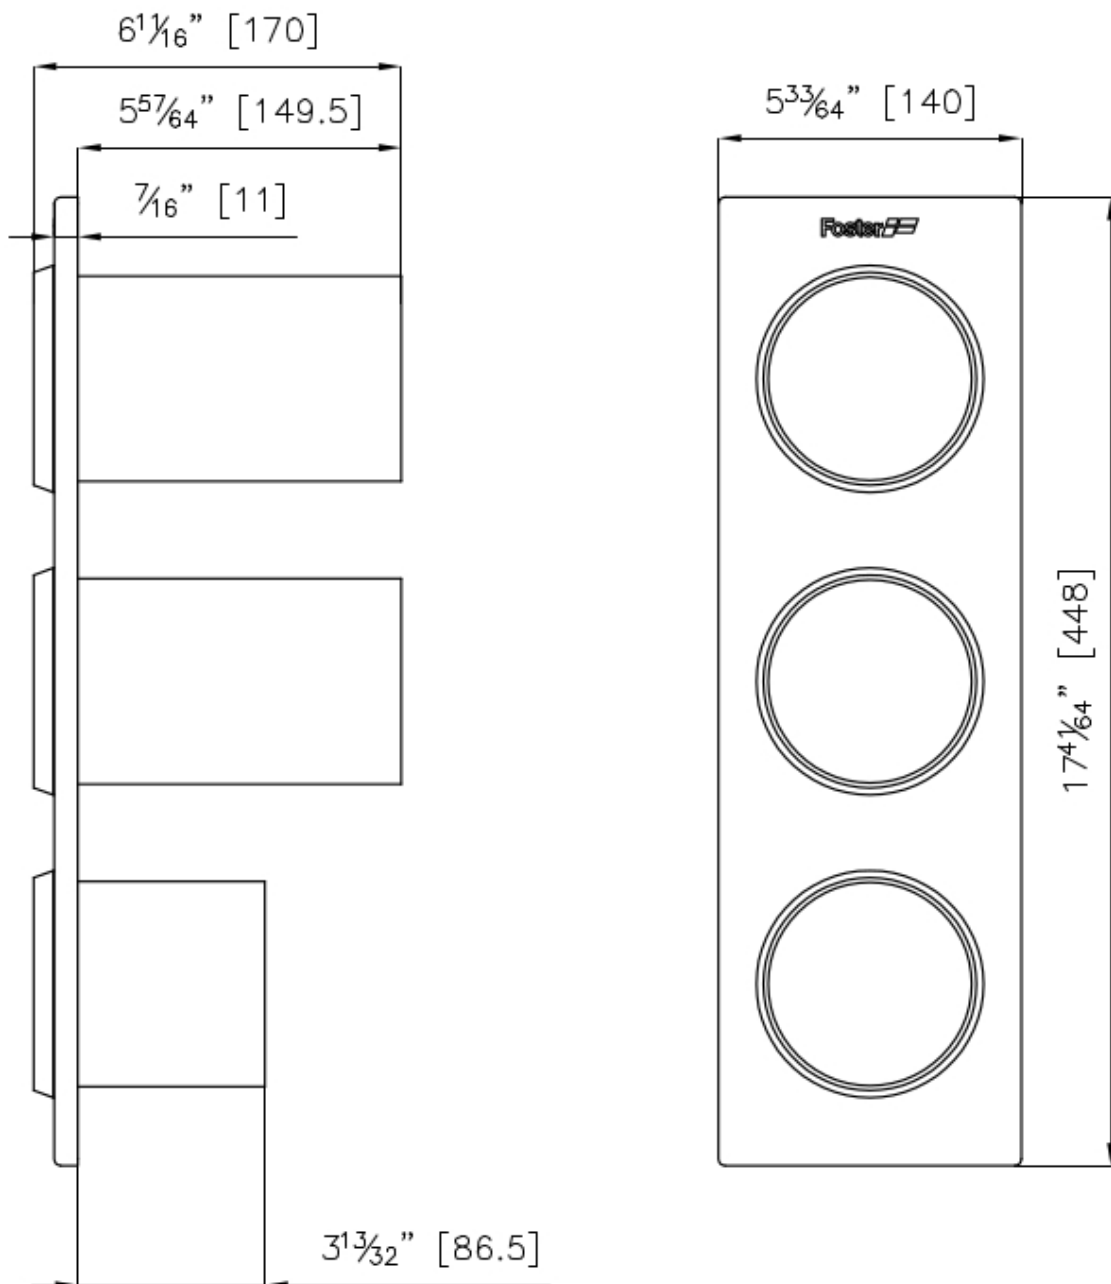

### DETAILS

Sink accessories

Bottles-holder

Dimensions

44,8x14 cm

## TECHNICAL DATA