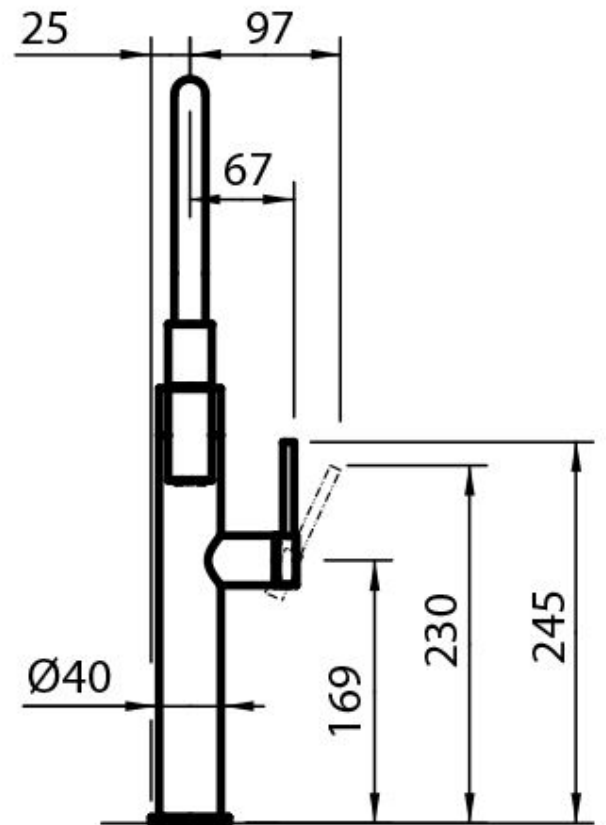

Miscelatore Skin Sunset

Mixer Taps

Code: 8424 851

DETAILS

Mixer type Single lever faucet with rotating barrel and flexible head.

Coloring Sunset

Finish PVD

Material Stainless steel AISI 316

Texture Satin

Rotating angle 360°

Strengthening plate ø50 mm

Cartridge With ceramic discs

Mixer hole ø35 mm

Aesthetics parts AISI 316 steel aesthetic parts with PVD treatment

Max worktop thickness 40mm

Notes:

FEATURES

Rotating angle All the taps have a wide angle of rotation. Some models even permit a full 360° rotation.

Strengthening plate Foster's mixer taps are equipped with the strengthening plate that offers perfect stability on any sink.

TECHNICAL DATA

GALLERY