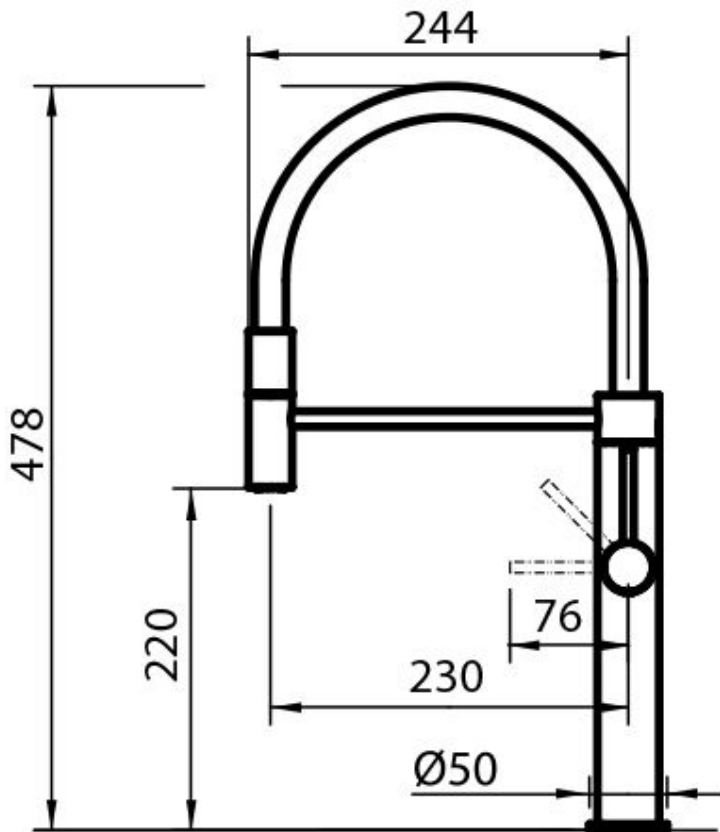

TECHNICAL DATA