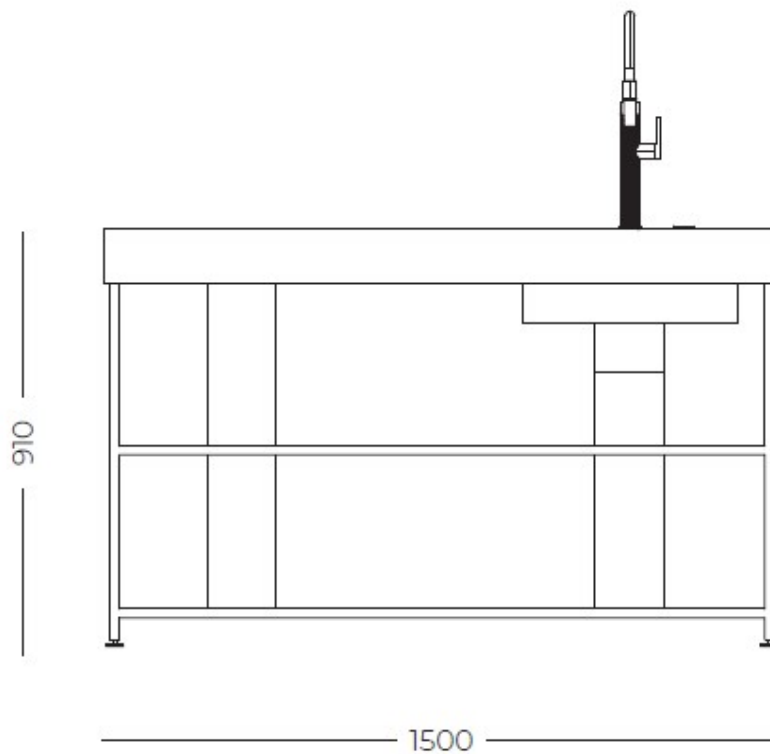

Dimensions 150 x 74 x (h) 91 cm

Shelf 2 shelves in HPL wood effect

Weight 95 kg

Anchoring 4 adjustable feet for laying on the ground

Foster integrated products

1031 850 - Milanello sink 470 x 466 mm welded
8425 100 - Skin mixer
8407 116 - Space Push automatic drain
7322 240 - Induction hob S4000 2 zones
7325 445 - Teppanyaki plate S4000 2 zones

Rear features

Hot and cold water connection
Electrical connection

TECHNICAL DATA

GALLERY