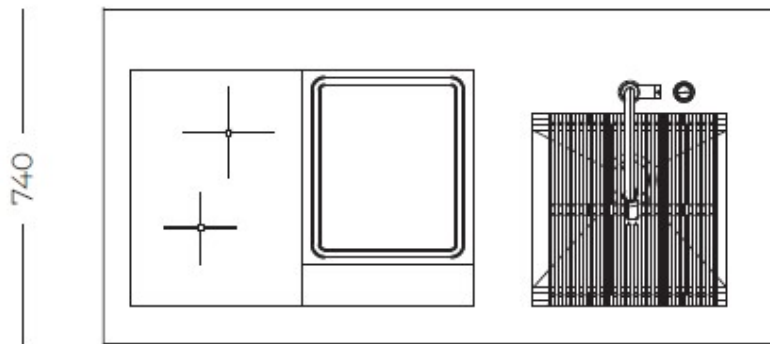

Dimensions 150 x 74 x (h) 91 cm

Shelf 2 shelves in HPL wood effect

Weight 95 kg

Anchoring 4 adjustable feet for laying on the ground

Foster integrated products

1031 850 - Milanello sink 470 x 466 mm welded
8425 100 - Skin mixer
8407 116 - Space Push automatic drain
7322 240 - Induction hob S4000 2 zones
7325 445 - Teppanyaki plate S4000 2 zones

Rear features

Hot and cold water connection
Electrical connection

TECHNICAL DATA

GALLERY