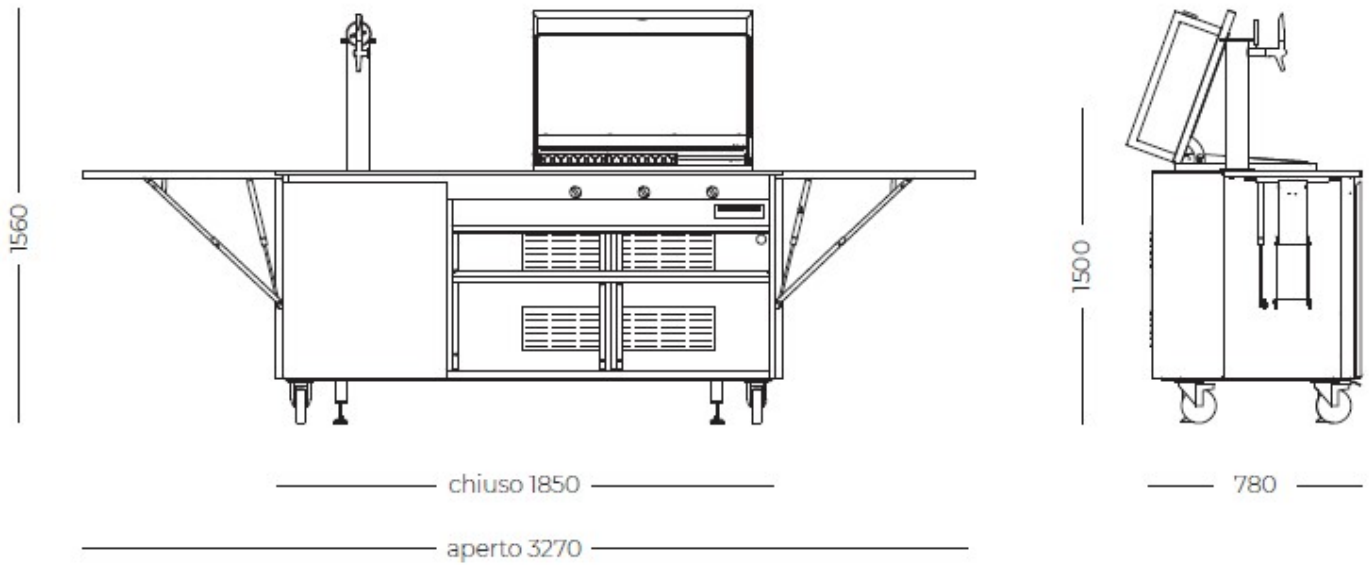

Finalmente BBQ + Beer

Freestanding

Code: 7555 011

DETAILS

Type	Barbecue + Beer dispenser
Wheels	Yes
Material	Stainless steel AISI 316 L with alveolar aluminum support
Texture	Brushed in line
Dimensions (open)	327 x 78 x (h)151 cm
Dimensions (closed)	185 x 78 x (h)149 cm
Weight	290 Kg
Framework	2 side shelves that can be opened 4 wheels (2 with locking system) 2 adjustable feet for laying on the ground

Rear features

Hot and cold water connection
Electrical connection
Gas connection

Front door equipment

Beer cooler 50 l / h
Compartment with internal shelf in HPL / stainless steel
Internal shelf in stainless steel

Integrated BBQ

Cooking area 750 x 400 mm
2 cooking grates 250 x 430 mm
1 cooking plate 250 x 430 mm
Insulated lid with analog thermometer
3 burners 2.0 kW with safety valve and thermocouples rapid action
Electronic ignition
LPG gas testing
Set of methane nozzles supplied

Accessories supplied

Waterproof PVC sheet (650 g / m²)

TECHNICAL DATA

GALLERY