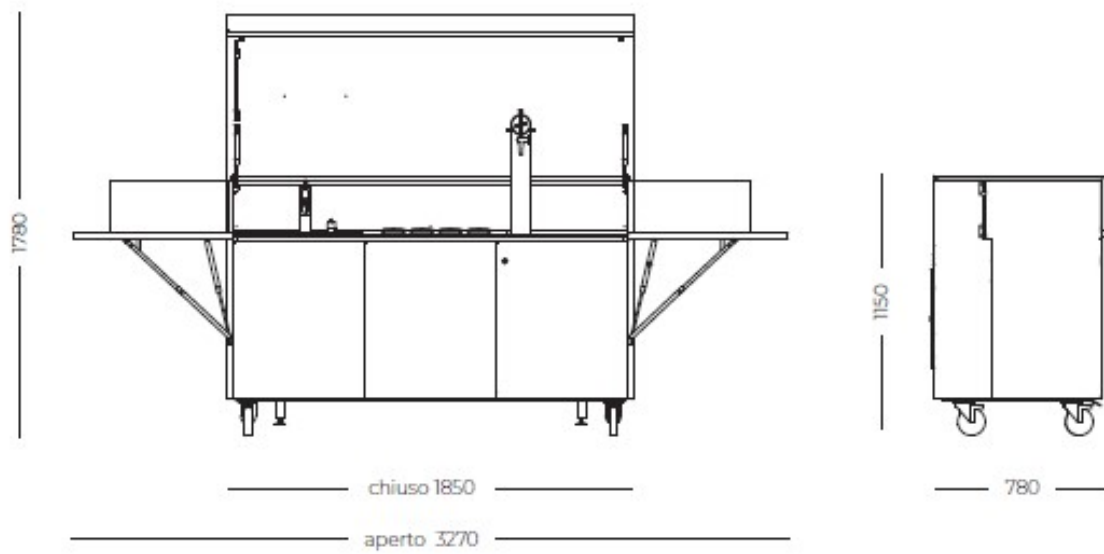

TECHNICAL DATA