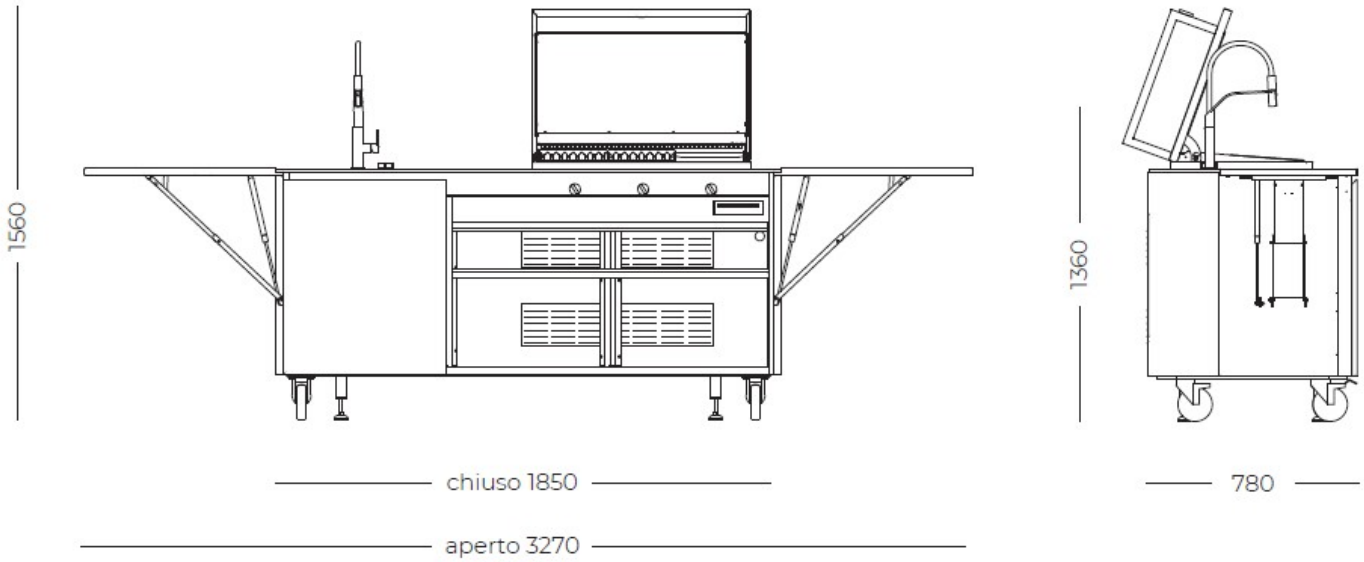

Dimensions (open) 327 x 78 x (h) 156 cm

Dimensions (closed) 185 x 78 x (h) 136 cm

Weight 285 kg

Foster integrated products
1011 050 - Milano sink 462 x 400 mm welded
8425 100 - Milanello mixer with extractable spout
8407 115 - Space Milano automatic waste fitting

Wheels Yes

Rear features Gas connection

Front door equipment Compartment with stainless steel shelf
Pull-out chest of drawers with differentiated story with 4 compartments

Framework 2 side shelves that can be opened
4 wheels (2 with locking system)
2 adjustable feet for laying on the ground

Integrated BBQ Cooking area 750 x 400 mm
2 cooking grates 250 x 430 mm
1 cooking plate 250 x 430 mm
Insulated lid with analog thermometer
3 burners 2.0 kW with safety valve and thermocouples rapid action
Electronic ignition
LPG gas testing
Set of methane nozzles supplied

Accessories supplied Waterproof PVC sheet (650 g / m²)

Type Barbecue + Sink

TECHNICAL DATA

GALLERY